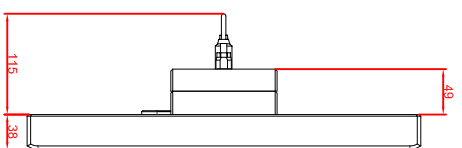

front view

left view

rear view

CP7723-0002-MA35  
 connection-console  
 Rittal CP6508.020  
 Rittal CP6501.170  
 main dimensions and  
 fixing points

front view

left view

rear view