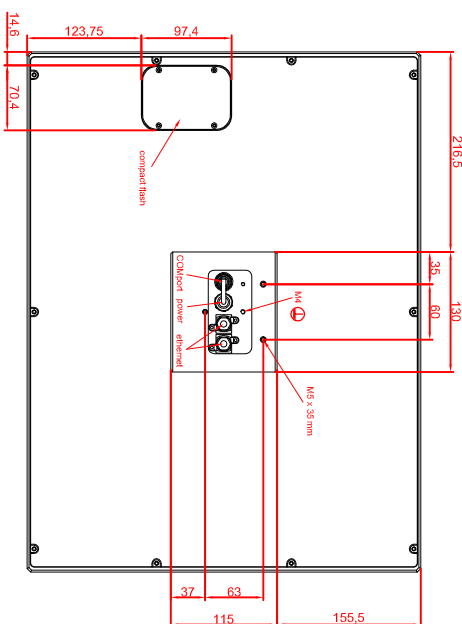

front view

left view

rear view

CP7723-0002-MA35  
 connection-console  
 Rittal CP6508.020  
 Rittal CP6501.170  
 main dimensions and  
 fixing points

front view

left view

rear view