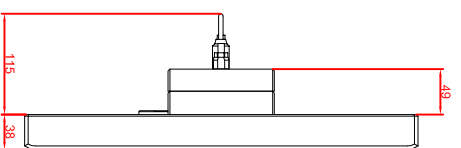

front view

left view

rear view

CP7723-0002-MA35  
 connection-console  
 Rittal CP6508.020  
 Rittal CP6501.170  
 main dimensions and  
 fixing points

front view

left view

rear view