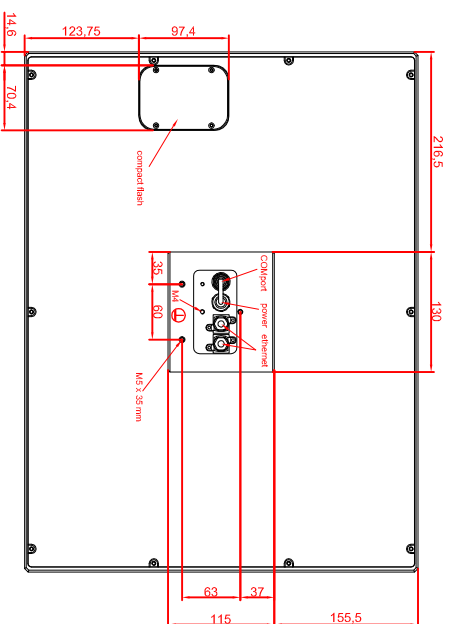

front view

left view

rear view

CP7723-0002-MA35  
 connection-console  
 Rittal CP6508.020  
 Rittal CP6501.170  
 main dimensions and  
 fixing points

front view

left view

rear view