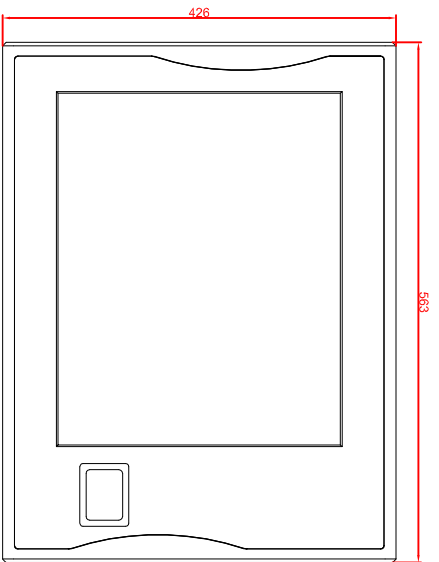

front view

left view

rear view

CP7723-0002-MA35  
 connection-console  
 Rittal CP6508.020  
 Rittal CP6501.170  
 main dimensions and  
 fixing points

front view

left view

rear view