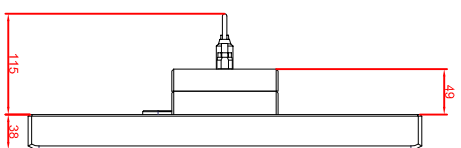

front view

left view

rear view

CP7723-0001-MA35
 connection-console
 Rittal CP6508.020
 Rittal CP6501.170
 main dimensions and
 fixing points

front view

left view

rear view