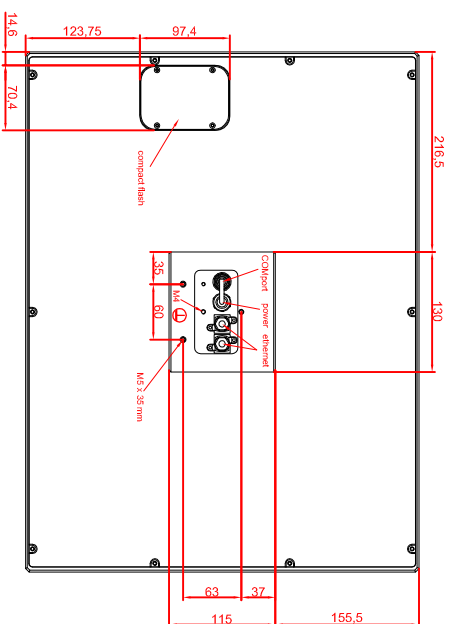

front view

left view

rear view

CP7723-0001-MA35
 connection-console
 Rittal CP6508.020
 Rittal CP6501.170
 main dimensions and
 fixing points

front view

left view

rear view