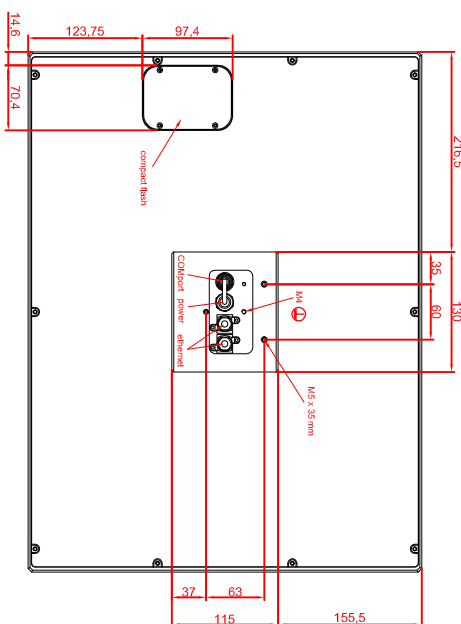

front view

left view

rear view

CP7723-0001-MA35
 connection-console
 Rittal CP6508.020
 Rittal CP6501.170
 main dimensions and
 fixing points

front view

left view

rear view