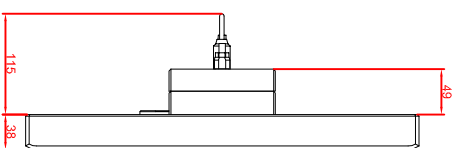

front view

left view

rear view

CP7723-0001-MA35
 connection-console
 Rittal CP6508.020
 Rittal CP6501.170
 main dimensions and
 fixing points

front view

left view

rear view