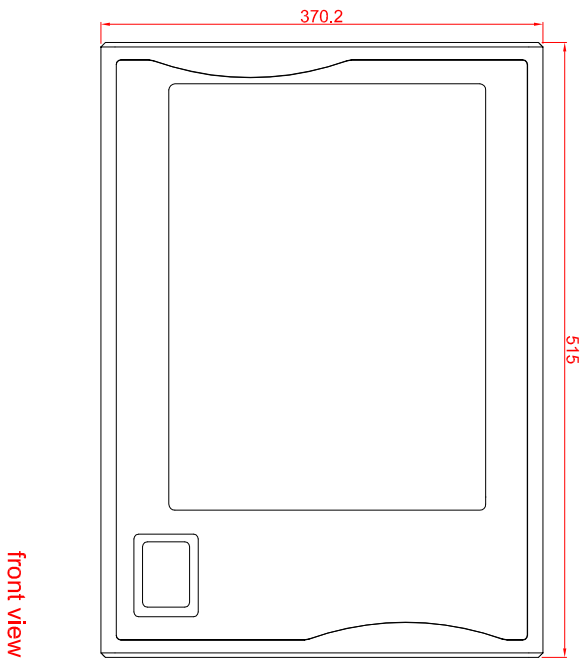

CP7722-0002
main dimensions and
fixing points
dimensions in mm

rear view

right view

front view