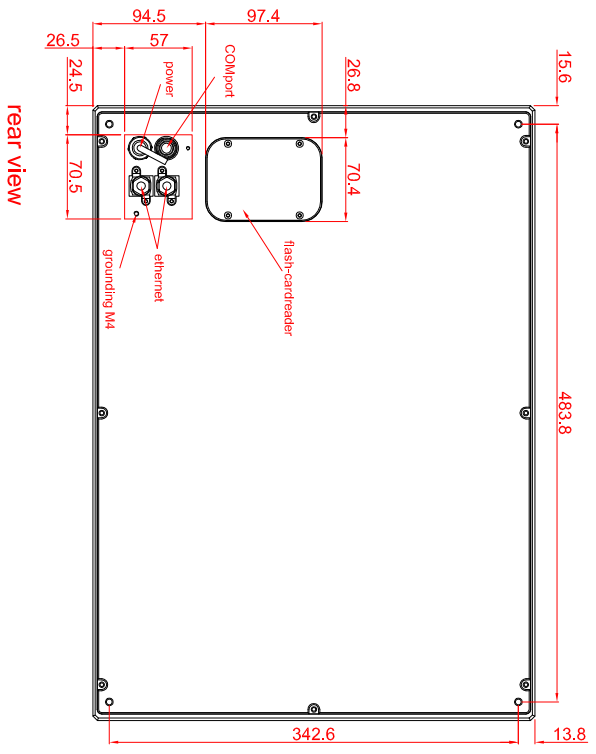

CP7722-0002
main dimensions and
fixing points
dimensions in mm

rear view

right view

front view