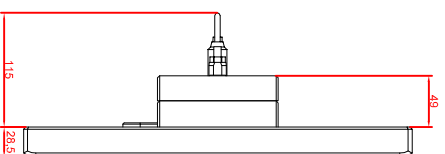

front view

left view

rear view

CP77722-0002-M435
 connection-console
 Rittal CP6508.020
 Rittal CP6501.170
 main dimensions and
 fixing points

front view

left view

rear view