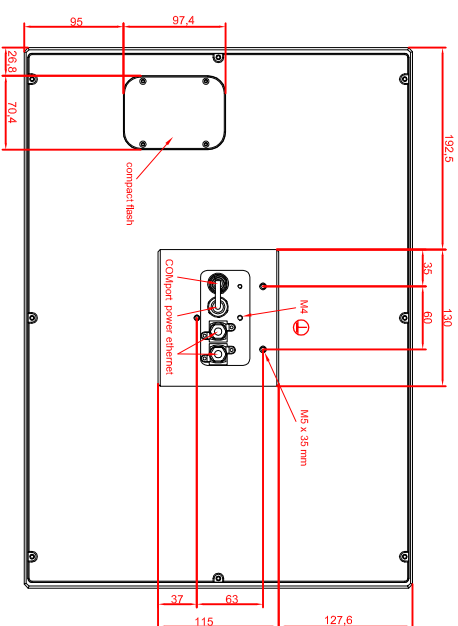

front view

left view

rear view

CP77722-0002-M435
 connection-console
 Rittal CP6508.020
 Rittal CP6501.170
 main dimensions and
 fixing points

front view

left view

rear view