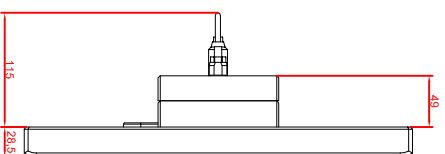

front view

left view

rear view

CP77722-0002-M435
 connection-console
 Rittal CP6508.020
 Rittal CP6501.170
 main dimensions and
 fixing points

front view

left view

rear view