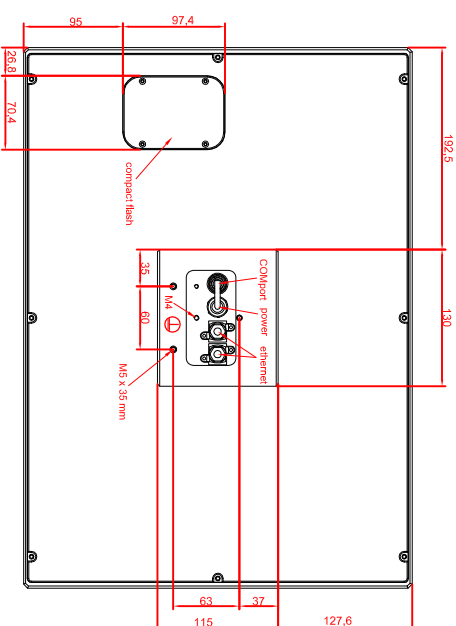

front view

left view

rear view

CP77722-0002-M435
 connection-console
 Rittal CP6508.020
 Rittal CP6501.170
 main dimensions and
 fixing points

front view

left view

rear view