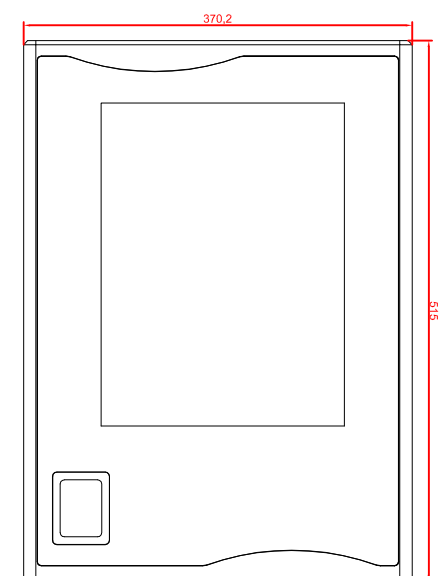

front view

left view

rear view

CP77722-0002-M435
 connection-console
 Rittal CP6508.020
 Rittal CP6501.170
 main dimensions and
 fixing points

front view

left view

rear view