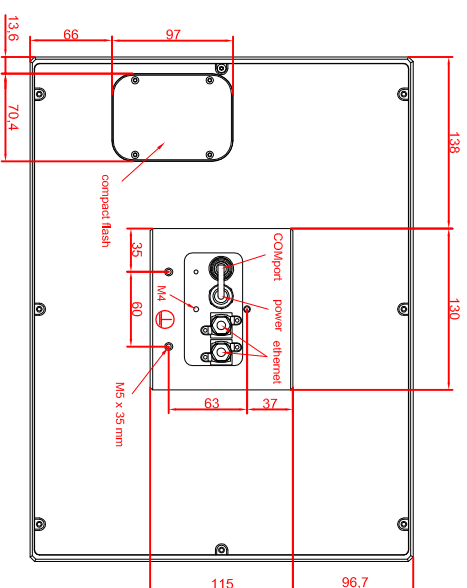

front view

left view

rear view

CP7721-0001-M435
 connection-console
 Rittal CP6508.020
 Rittal CP6501.170
 main dimensions and
 fixing points

front view

left view

rear view