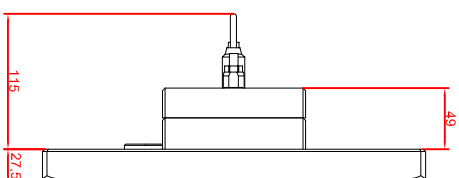

front view

left view

rear view

CP7721-0001-M435
 connection-console
 Rittal CP6508.020
 Rittal CP6501.170
 main dimensions and
 fixing points

front view

left view

rear view