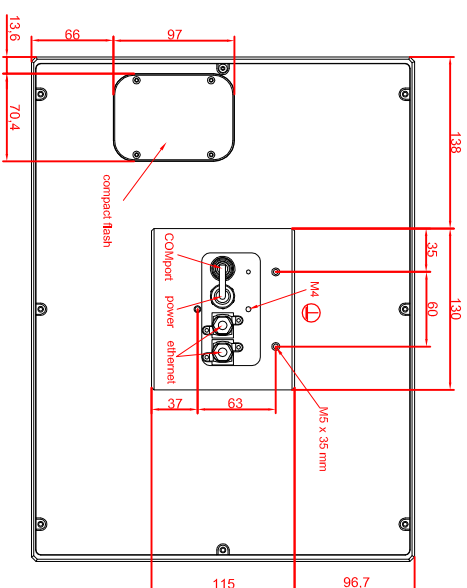

front view

left view

rear view

CP7721-0001-M435
 connection-console
 Rittal CP6508.020
 Rittal CP6501.170
 main dimensions and
 fixing points

front view

left view

rear view