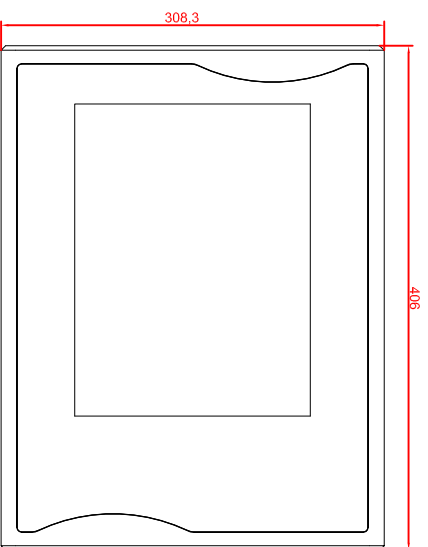

front view

left view

rear view

CP7721-0001-M435
 connection-console
 Rittal CP6508.020
 Rittal CP6501.170
 main dimensions and
 fixing points

front view

left view

rear view