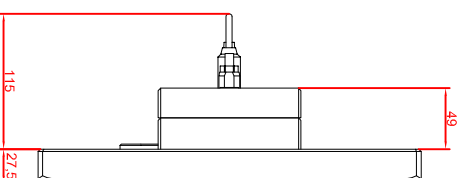

front view

left view

rear view

CP7721-0001-M435
 connection-console
 Rittal CP6508.020
 Rittal CP6501.170
 main dimensions and
 fixing points

front view

left view

rear view