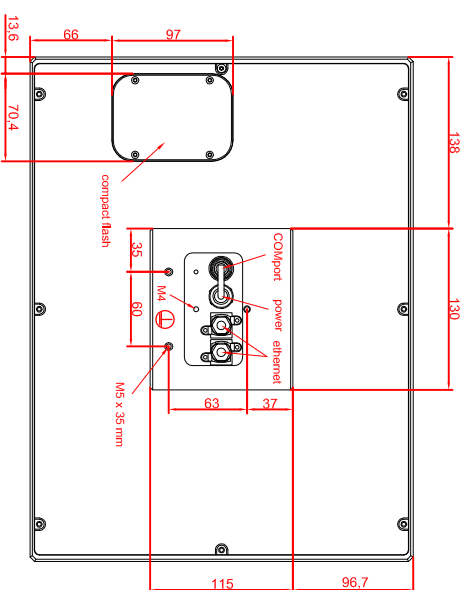

front view

left view

rear view

CP7721-0000-M435  
 connection-console  
 Rittal CP6508.020  
 Rittal CP6501.170  
 main dimensions and  
 fixing points

front view

left view

rear view