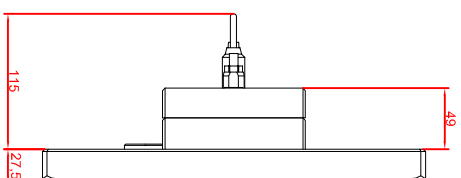

front view

left view

rear view

CP7721-0000-M435  
 connection-console  
 Rittal CP6508.020  
 Rittal CP6501.170  
 main dimensions and  
 fixing points

front view

left view

rear view