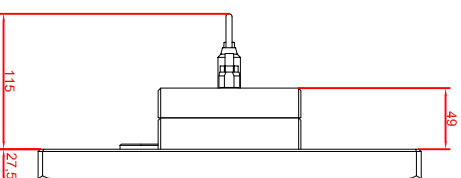

front view

left view

rear view

CP7721-0000-M435  
 connection-console  
 Rittal CP6508.020  
 Rittal CP6501.170  
 main dimensions and  
 fixing points

front view

left view

rear view