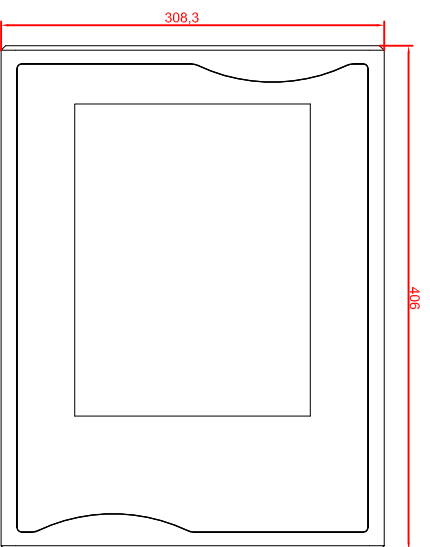

front view

left view

rear view

CP7721-0000-M435  
 connection-console  
 Rittal CP6508.020  
 Rittal CP6501.170  
 main dimensions and  
 fixing points

front view

left view

rear view