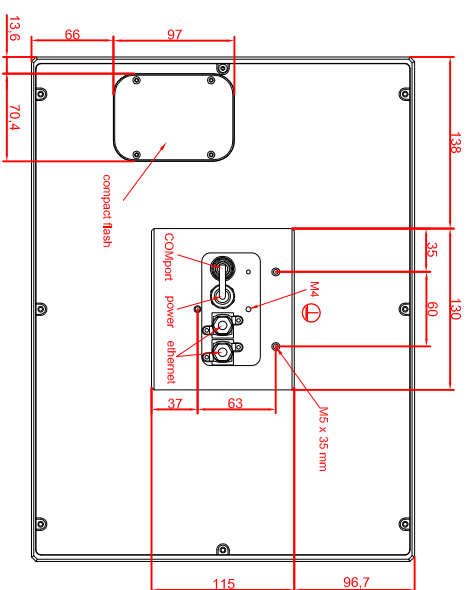

front view

left view

rear view

CP7721-0000-M435  
 connection-console  
 Rittal CP6508.020  
 Rittal CP6501.170  
 main dimensions and  
 fixing points

front view

left view

rear view