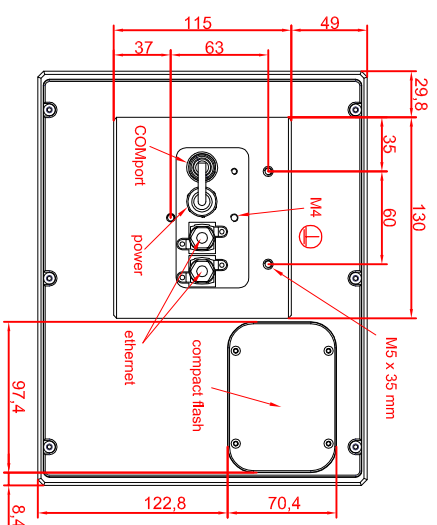

front view

left view

rear view

CP7719-0001-M435

connection-console

Rittal CP6508.020

Rittal CP6501.170

main dimensions and
fixing points

front view

left view

rear view