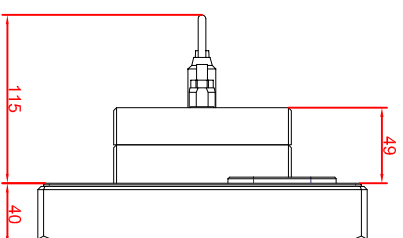

front view

left view

rear view

CP7719-0001-M435

connection-console

Rittal CP6508.020

Rittal CP6501.170

main dimensions and
fixing points

front view

left view

rear view