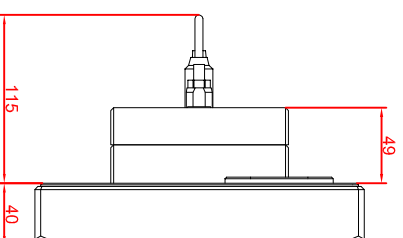

front view

left view

rear view

CP7719-0001-M435

connection-console

Rittal CP6508.020

Rittal CP6501.170

main dimensions and
fixing points

front view

left view

rear view