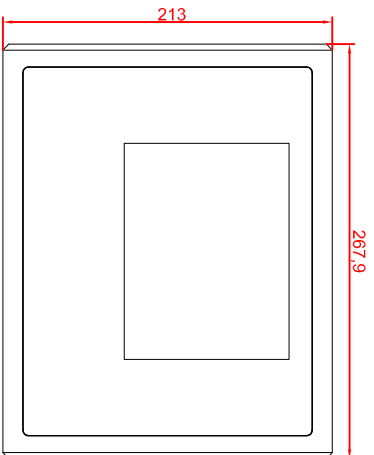

front view

left view

rear view

CP7719-0001-M435

connection-console

Rittal CP6508.020

Rittal CP6501.170

main dimensions and
fixing points

front view

left view

rear view