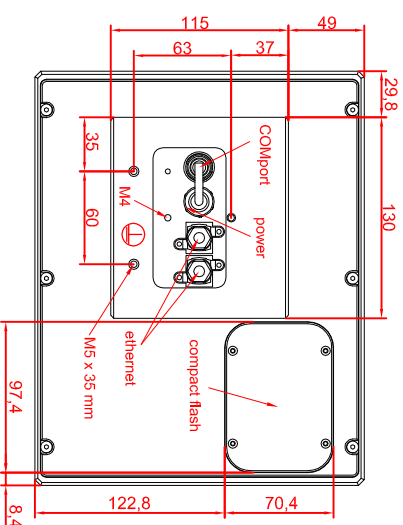

front view

left view

rear view

CP7719-0001-M435

connection-console

Rittal CP6508.020

Rittal CP6501.170

main dimensions and
fixing points

front view

left view

rear view