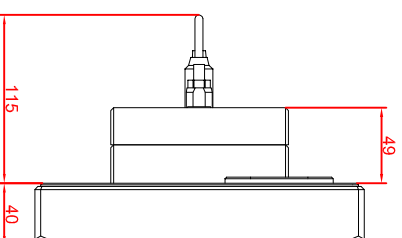

front view

left view

rear view

CP7719-0000-M435

connection-console
Rittal CP6508.020
Rittal CP6501.170

main dimensions and
fixing points

front view

left view

rear view