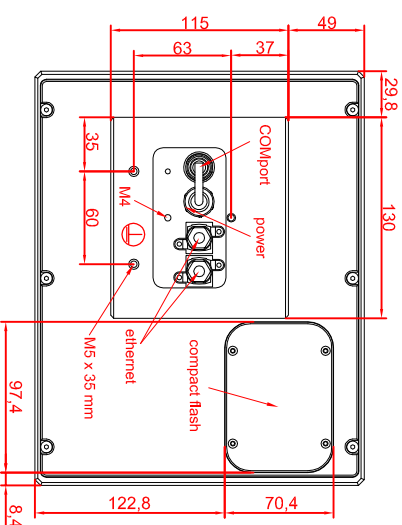

front view

left view

rear view

CP7719-0000-M435

connection-console
Rittal CP6508.020
Rittal CP6501.170

main dimensions and
fixing points

front view

left view

rear view