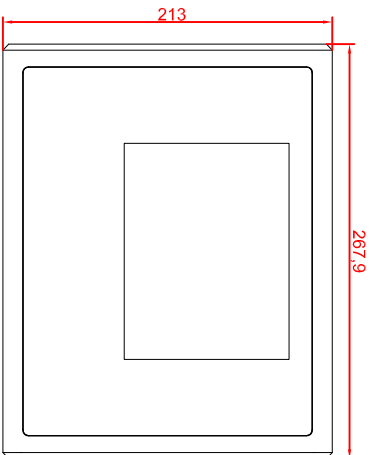

front view

left view

rear view

CP7719-0000-M435

connection-console
Rittal CP6508.020
Rittal CP6501.170

main dimensions and
fixing points

front view

left view

rear view