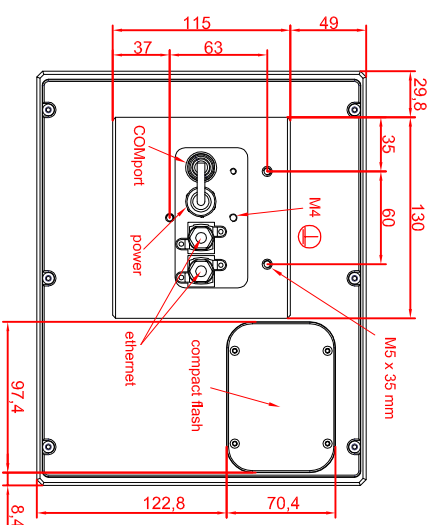

front view

left view

rear view

CP7719-0000-M435

connection-console
Rittal CP6508.020
Rittal CP6501.170

main dimensions and
fixing points

front view

left view

rear view