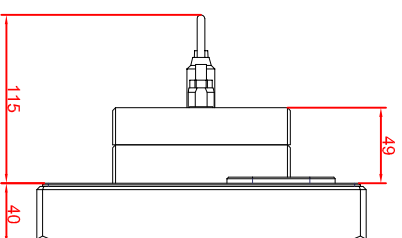

front view

left view

rear view

CP7719-0000-M435

connection-console
Rittal CP6508.020
Rittal CP6501.170

main dimensions and
fixing points

front view

left view

rear view