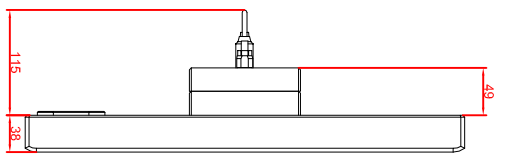

CP7713-0000-M435  
 connection-console  
 Ritfal CP6508.020  
 Ritfal CP6501.170  
 main dimensions and  
 fixing points

front view

left view

front view

left view

rear view

rear view