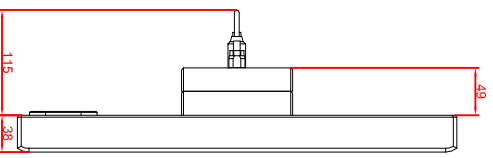

CP7713-0000-M435  
 connection-console  
 Ritfal CP6508.020  
 Ritfal CP6501.170  
 main dimensions and  
 fixing points

front view

left view

front view

left view

rear view

rear view