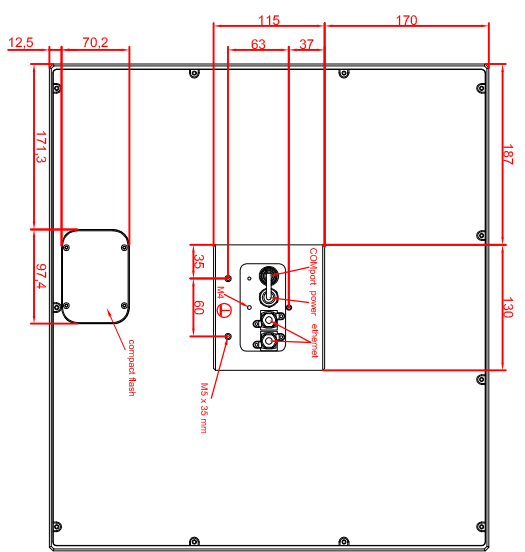

CP7713-0000-M435  
 connection-console  
 Ritfal CP6508.020  
 Ritfal CP6501.170  
 main dimensions and  
 fixing points

front view

left view

front view

left view

rear view

rear view