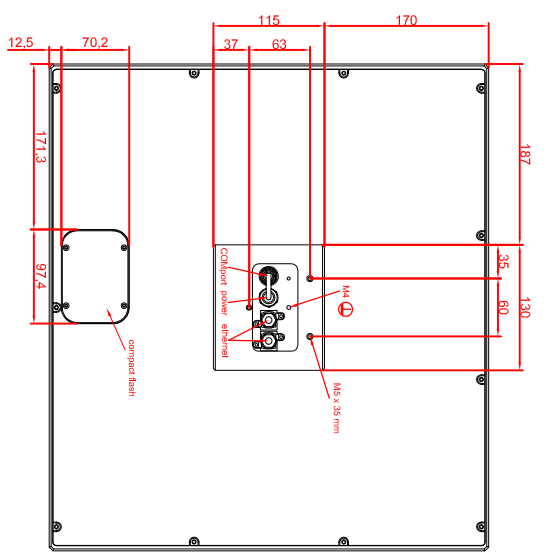

CP7713-0000-M435  
 connection-console  
 Ritfal CP6508.020  
 Ritfal CP6501.170  
 main dimensions and  
 fixing points

front view

left view

front view

left view

rear view

rear view