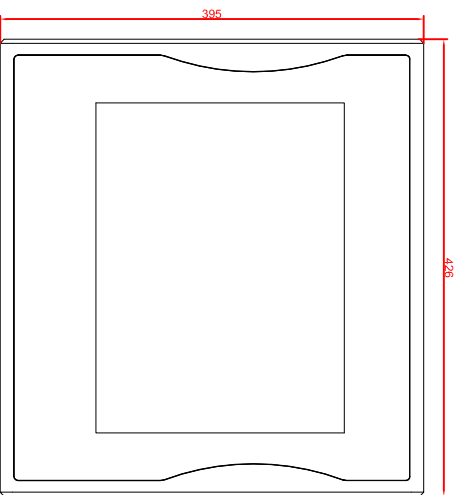

front view

left view

rear view

CP7712-0001-M435  
 connection-console  
 Rittal CP6508.020  
 Rittal CP6501.170

main dimensions and  
 fixing points

front view

left view

rear view