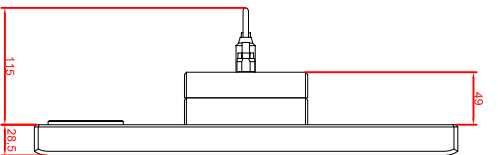

front view

left view

rear view

CP7712-0001-M435  
 connection-console  
 Rittal CP6508.020  
 Rittal CP6501.170

main dimensions and  
 fixing points

front view

left view

rear view