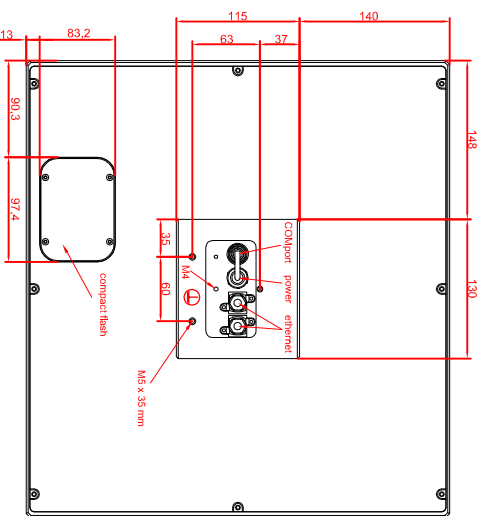

front view

left view

rear view

CP7712-0001-M435  
 connection-console  
 Rittal CP6508.020  
 Rittal CP6501.170

main dimensions and  
 fixing points

front view

left view

rear view