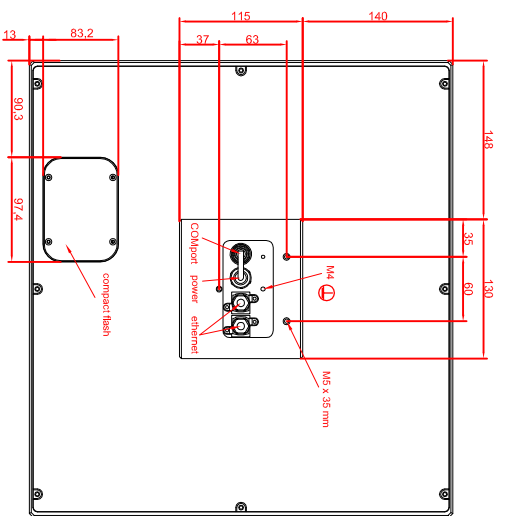

front view

left view

rear view

CP7712-0001-M435  
 connection-console  
 Rittal CP6508.020  
 Rittal CP6501.170

main dimensions and  
 fixing points

front view

left view

rear view