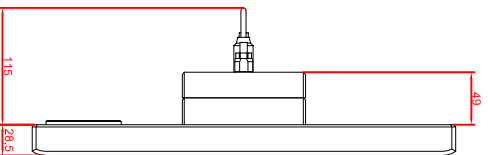

front view

left view

rear view

CP7712-0001-M435  
 connection-console  
 Rittal CP6508.020  
 Rittal CP6501.170

main dimensions and  
 fixing points

front view

left view

rear view