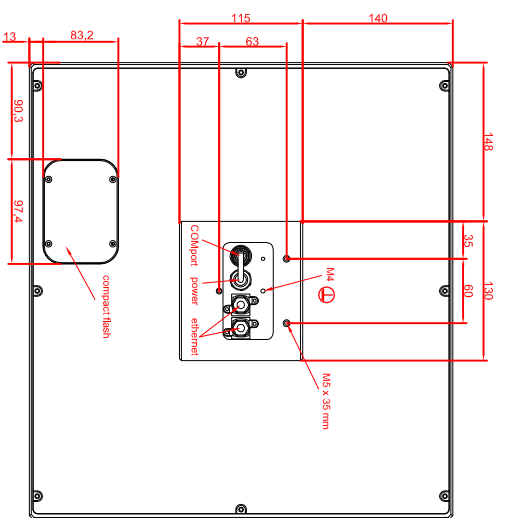

front view

left view

rear view

CP7712-0000-M435  
 connection-console  
 Rittal CP6508.020  
 Rittal CP6501.170

main dimensions and  
 fixing points

front view

left view

rear view