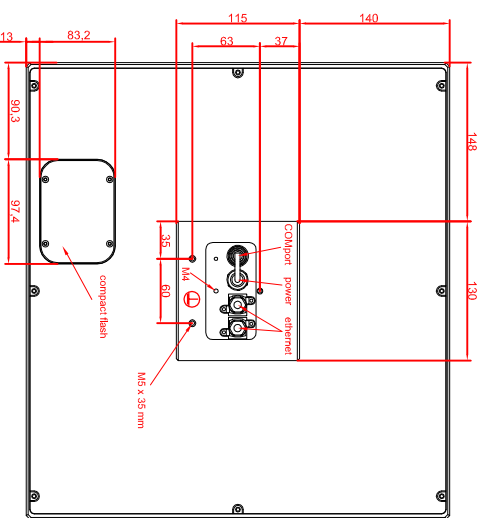

front view

left view

rear view

CP7712-0000-M435  
 connection-console  
 Rittal CP6508.020  
 Rittal CP6501.170

main dimensions and  
 fixing points

front view

left view

rear view