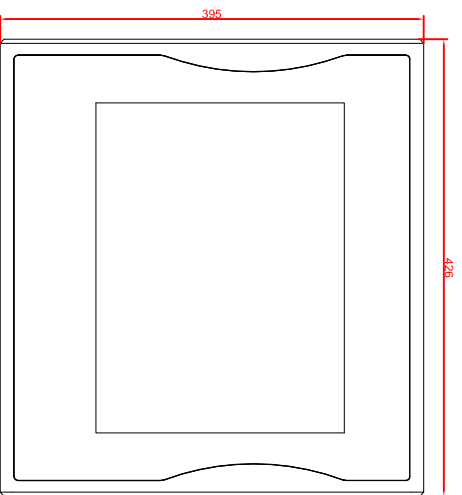

front view

left view

rear view

CP7712-0000-M435  
 connection-console  
 Rittal CP6508.020  
 Rittal CP6501.170

main dimensions and  
 fixing points

front view

left view

rear view