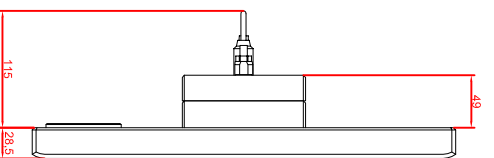

front view

left view

rear view

CP7712-0000-M435  
 connection-console  
 Rittal CP6508.020  
 Rittal CP6501.170

main dimensions and  
 fixing points

front view

left view

rear view