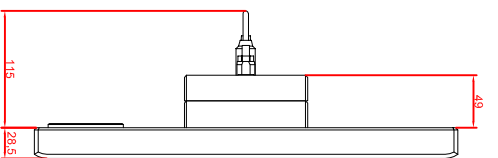

front view

left view

rear view

CP7712-0000-M435  
 connection-console  
 Rittal CP6508.020  
 Rittal CP6501.170

main dimensions and  
 fixing points

front view

left view

rear view