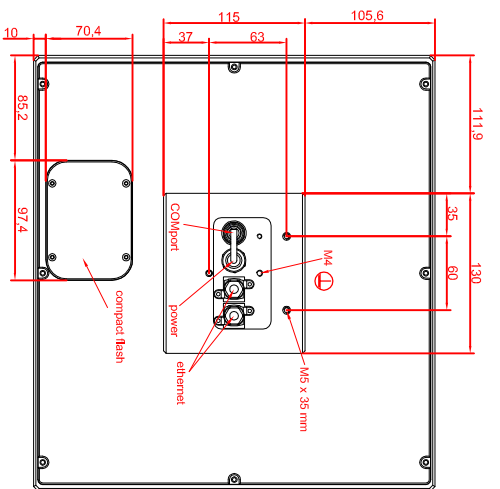

front view

left view

rear view

CP7711-0000-M435

connection-console

Rittal CP6508.020
Rittal CP6501.170

main dimensions and
fixing points

front view

left view

rear view