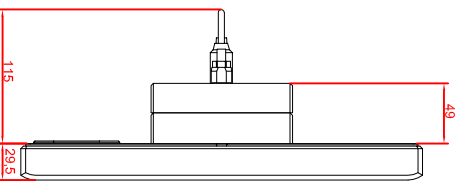

front view

left view

rear view

CP7711-0000-M435

connection-console

Rittal CP6508.020
Rittal CP6501.170

main dimensions and
fixing points

front view

left view

rear view