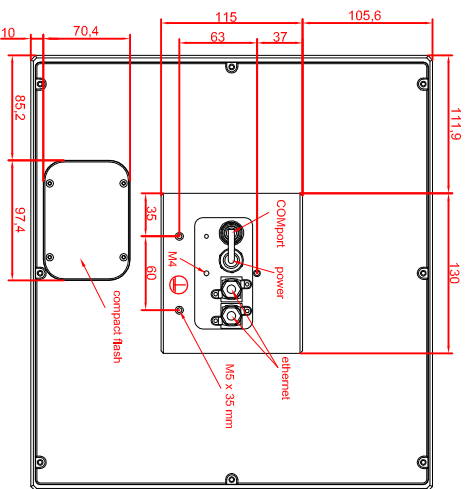

front view

left view

rear view

CP7711-0000-M435

connection-console

Rittal CP6508.020
Rittal CP6501.170

main dimensions and
fixing points

front view

left view

rear view