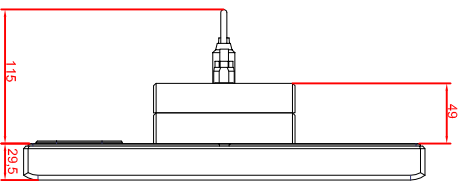

front view

left view

rear view

CP7711-0000-M435

connection-console

Rittal CP6508.020
Rittal CP6501.170

main dimensions and
fixing points

front view

left view

rear view