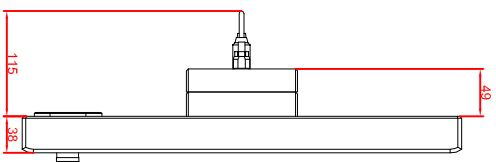

front view

left view

rear view

CP7703-0021-M435
 connection-console
 Ritral CP6508.020
 Ritral CP6501.170
 main dimensions and
 fixing points

front view

left view

rear view