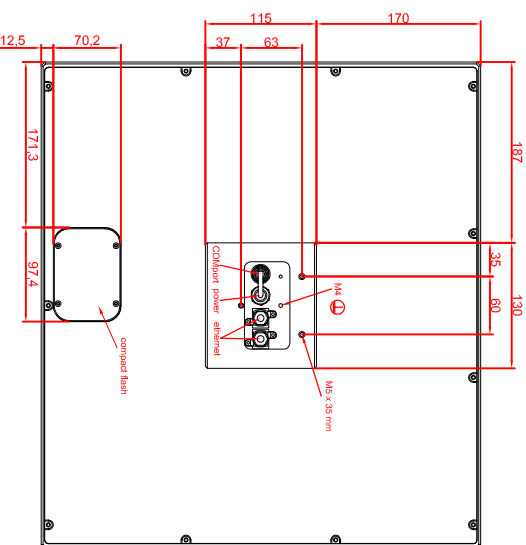

front view

left view

rear view

CP7703-0021-M435
 connection-console
 Ritral CP6508.020
 Ritral CP6501.170
 main dimensions and
 fixing points

front view

left view

rear view