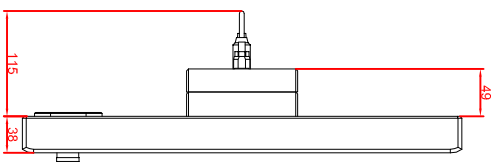

front view

left view

rear view

CP7703-0021-M435
 connection-console
 Ritral CP6508.020
 Ritral CP6501.170
 main dimensions and
 fixing points

front view

left view

rear view