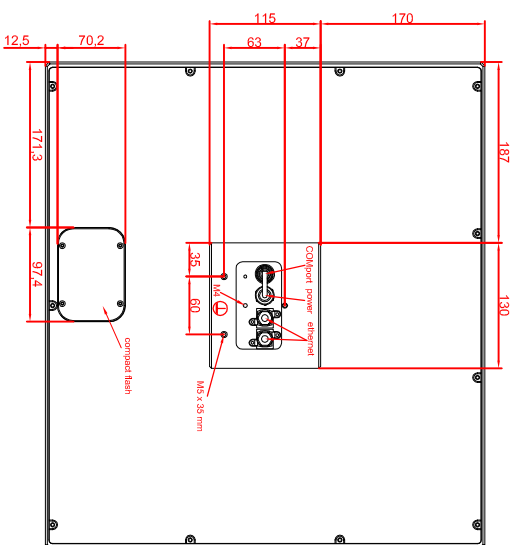

front view

left view

rear view

CP7703-0021-M435
 connection-console
 Ritral CP6508.020
 Ritral CP6501.170
 main dimensions and
 fixing points

front view

left view

rear view