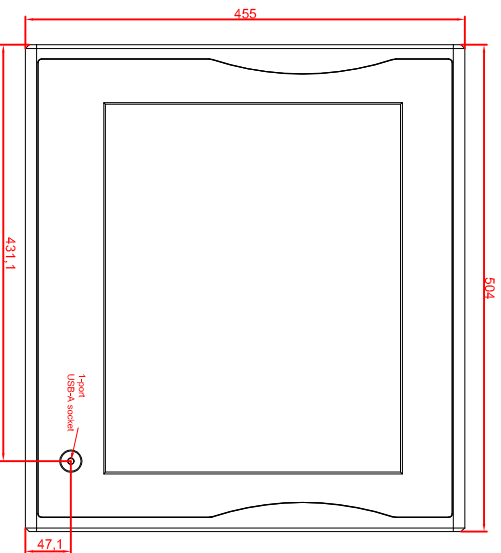

front view

left view

rear view

CP7703-0021-M435
 connection-console
 Ritral CP6508.020
 Ritral CP6501.170
 main dimensions and
 fixing points

front view

left view

rear view