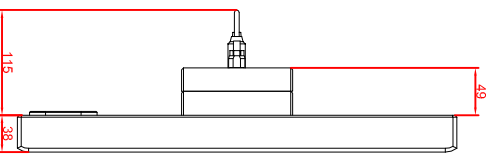

CP7703-0001-M435
 connection-console
 Ritfal CP6508.020
 Ritfal CP6501.170
 main dimensions and
 fixing points

front view

left view

front view

left view

rear view

rear view