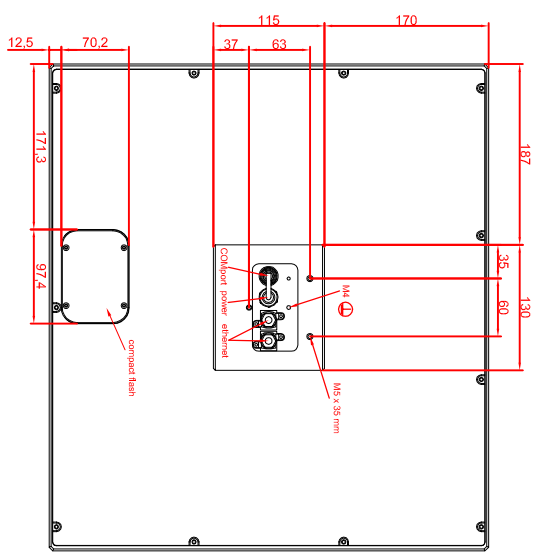

CP7703-0001-M435
 connection-console
 Ritfal CP6508.020
 Ritfal CP6501.170
 main dimensions and
 fixing points

front view

left view

front view

left view

rear view

rear view