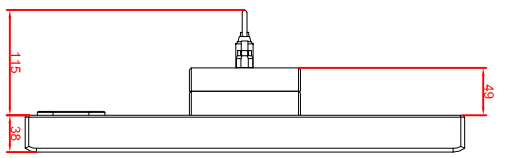

CP7703-0001-M435
 connection-console
 Ritfal CP6508.020
 Ritfal CP6501.170
 main dimensions and
 fixing points

front view

left view

front view

left view

rear view

rear view