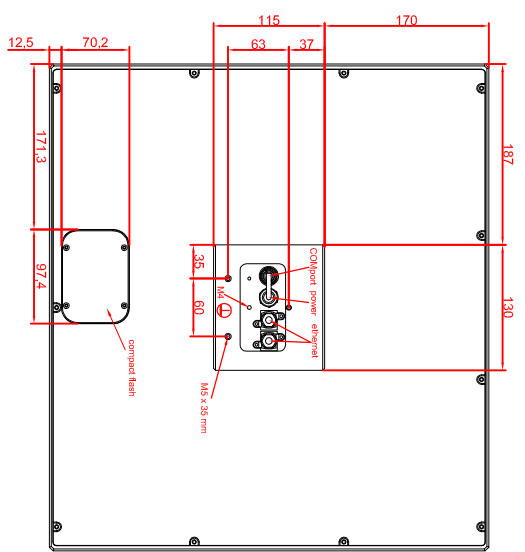

CP7703-0001-M435
 connection-console
 Ritfal CP6508.020
 Ritfal CP6501.170
 main dimensions and
 fixing points

front view

left view

front view

left view

rear view

rear view