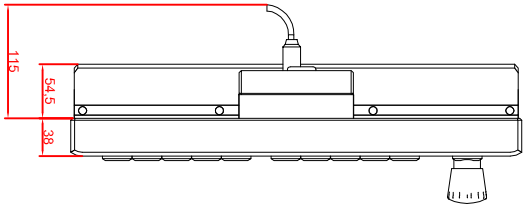

bottom view

front view

left view

rear view

CP7703-0001-1-M405
 arm adapter for
 Rittal
 suspension adaption
 main dimensions and
 fixing points
 dimensions in mm