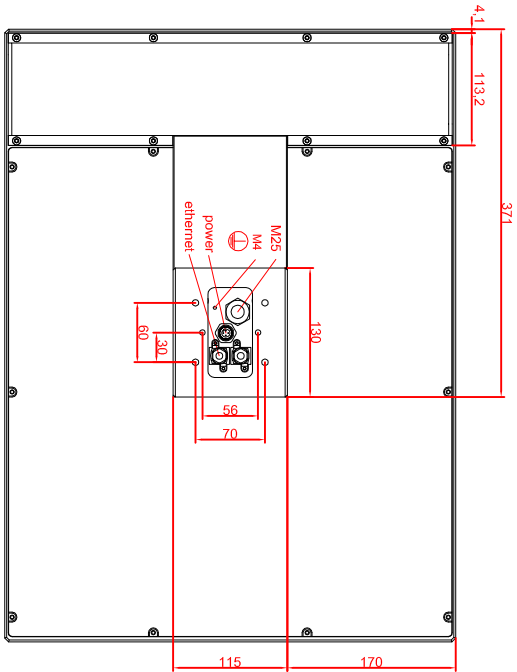

bottom view

front view

left view

rear view

CP7703-0001-1-M405
 arm adapter for
 Rittal
 suspension adaption
 main dimensions and
 fixing points
 dimensions in mm