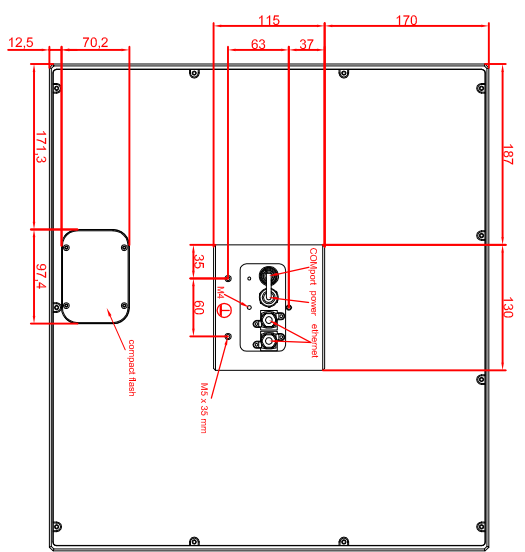

CP7703-0000-M435  
 connection-console  
 Ritfal CP6508.020  
 Ritfal CP6501.170  
 main dimensions and  
 fixing points

front view

left view

front view

left view

rear view

rear view