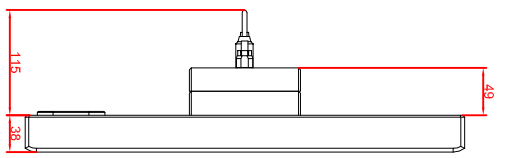

CP7703-0000-M435  
 connection-console  
 Ritfal CP6508.020  
 Ritfal CP6501.170  
 main dimensions and  
 fixing points

front view

left view

front view

left view

rear view

rear view