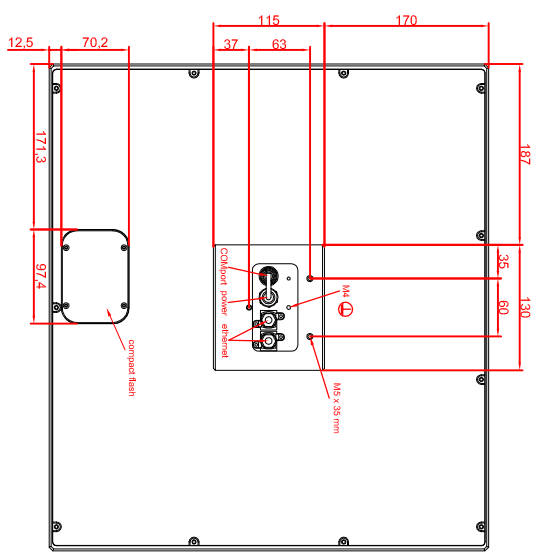

CP7703-0000-M435  
 connection-console  
 Ritfal CP6508.020  
 Ritfal CP6501.170  
 main dimensions and  
 fixing points

front view

left view

front view

left view

rear view

rear view