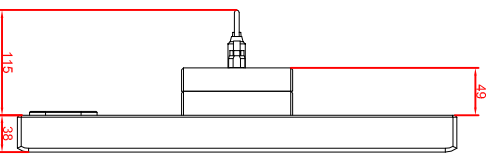

CP7703-0000-M435  
 connection-console  
 Ritfal CP6508.020  
 Ritfal CP6501.170  
 main dimensions and  
 fixing points

front view

left view

front view

left view

rear view

rear view