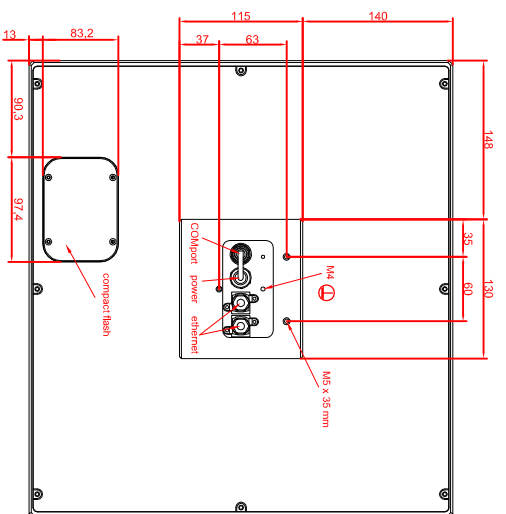

front view

left view

rear view

CP7702-0020-M435
 connection-console
 Rittal CP6508.020
 Rittal CP6501.170

main dimensions and
 fixing points

front view

left view

rear view