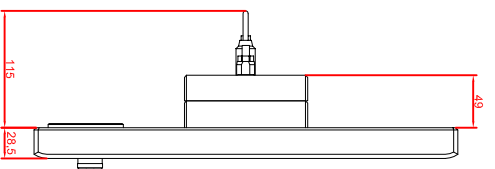

front view

left view

rear view

CP7702-0020-M435
 connection-console
 Rittal CP6508.020
 Rittal CP6501.170

main dimensions and
 fixing points

front view

left view

rear view