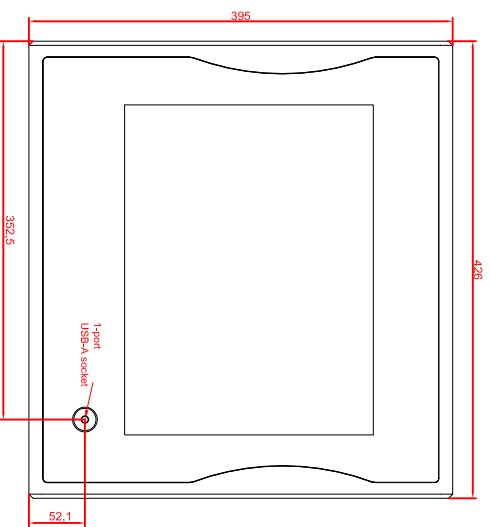

front view

left view

rear view

CP7702-0020-M435
 connection-console
 Rittal CP6508.020
 Rittal CP6501.170

main dimensions and
 fixing points

front view

left view

rear view