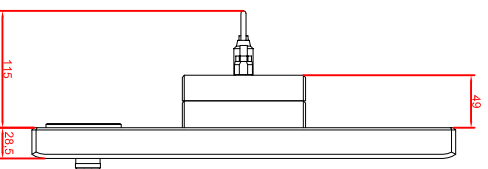

front view

left view

rear view

CP7702-0020-M435
 connection-console
 Rittal CP6508.020
 Rittal CP6501.170

main dimensions and
 fixing points

front view

left view

rear view