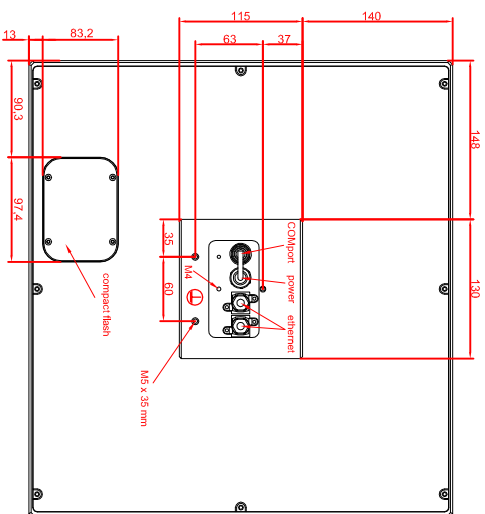

front view

left view

rear view

CP7702-0020-M435
 connection-console
 Rittal CP6508.020
 Rittal CP6501.170

main dimensions and
 fixing points

front view

left view

rear view