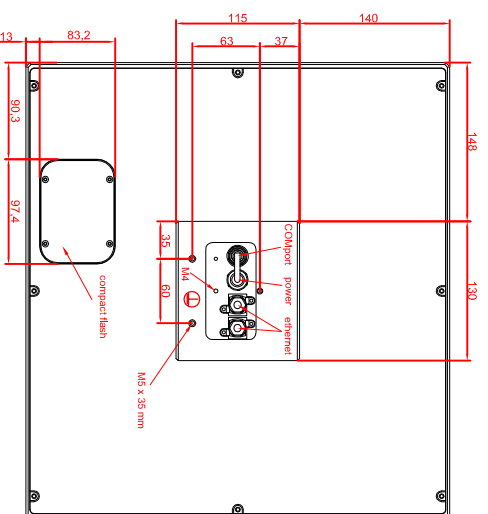

front view

left view

rear view

CP7702-0000-M435
 connection-console
 Rittal CP6508.020
 Rittal CP6501.170

main dimensions and
 fixing points

front view

left view

rear view