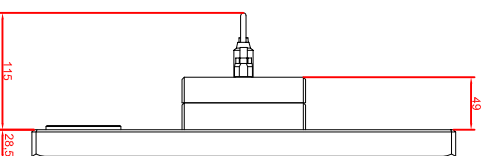

front view

left view

rear view

CP7702-0000-M435
 connection-console
 Rittal CP6508.020
 Rittal CP6501.170

main dimensions and
 fixing points

front view

left view

rear view