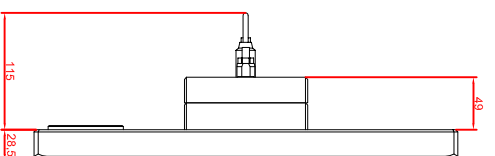

front view

left view

rear view

CP7702-0000-M435
 connection-console
 Rittal CP6508.020
 Rittal CP6501.170

main dimensions and
 fixing points

front view

left view

rear view