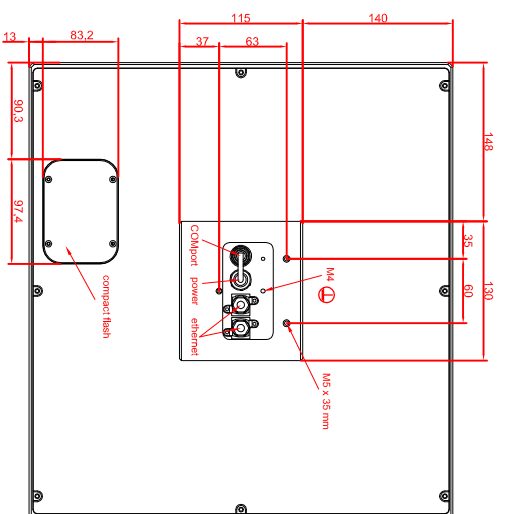

front view

left view

rear view

CP7702-0000-M435
 connection-console
 Rittal CP6508.020
 Rittal CP6501.170

main dimensions and
 fixing points

front view

left view

rear view