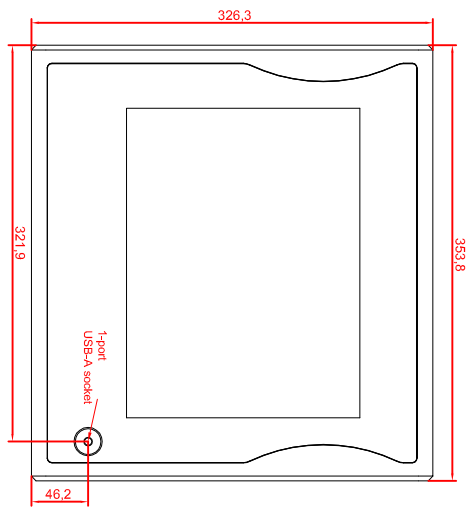

front view

left view

rear view

CP7701-0020-M435

connection-console

Rittal CP6508.020
Rittal CP6501.170

main dimensions and
fixing points

front view

left view

rear view