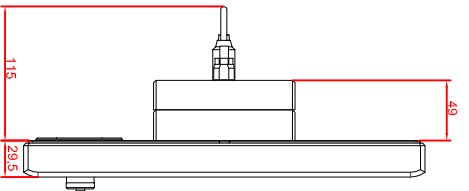

front view

left view

rear view

CP7701-0020-M435

connection-console

Rittal CP6508.020
Rittal CP6501.170

main dimensions and
fixing points

front view

left view

rear view