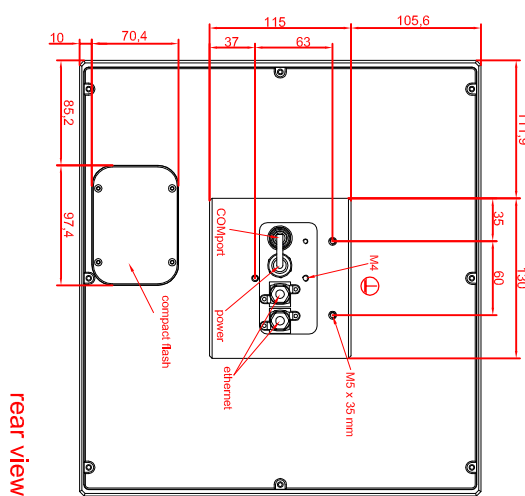

front view

left view

rear view

CP7701-0020-M435

connection-console

Rittal CP6508.020
Rittal CP6501.170

main dimensions and
fixing points

front view

left view

rear view