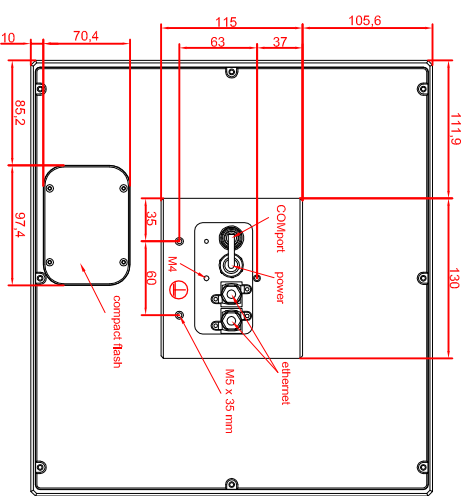

front view

left view

rear view

CP7701-0020-M435

connection-console

Rittal CP6508.020
Rittal CP6501.170

main dimensions and
fixing points

front view

left view

rear view