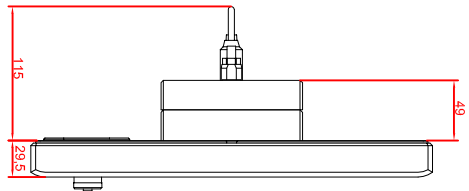

front view

left view

rear view

CP7701-0020-M435

connection-console

Rittal CP6508.020
Rittal CP6501.170

main dimensions and
fixing points

front view

left view

rear view