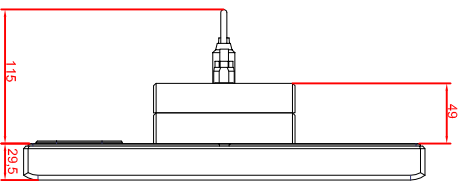

front view

left view

rear view

CP7701-0001-M435

connection-console

Rittal CP6508.020
Rittal CP6501.170

main dimensions and
fixing points

front view

left view

rear view