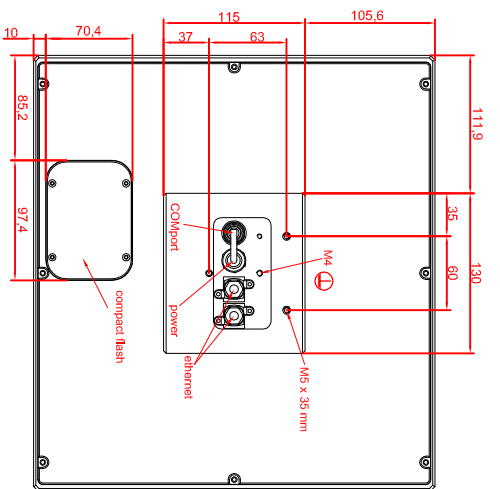

front view

left view

rear view

CP7701-0001-M435

connection-console

Rittal CP6508.020
Rittal CP6501.170

main dimensions and
fixing points

front view

left view

rear view