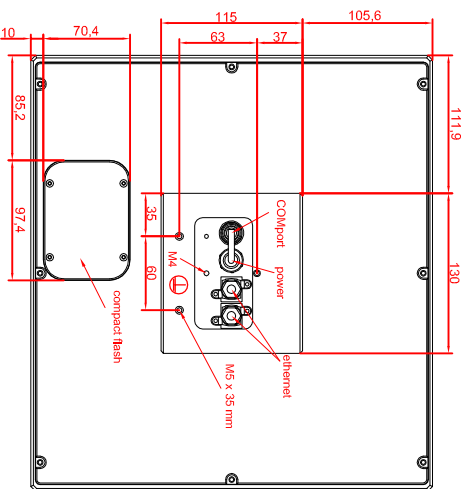

front view

left view

rear view

CP7701-0001-M435

connection-console

Rittal CP6508.020
Rittal CP6501.170

main dimensions and
fixing points

front view

left view

rear view