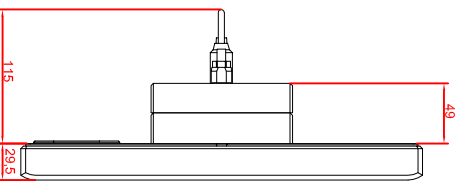

front view

left view

rear view

CP7701-0001-M435

connection-console

Rittal CP6508.020
Rittal CP6501.170

main dimensions and
fixing points

front view

left view

rear view