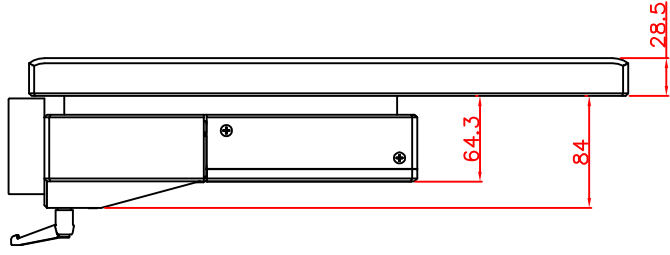

front view

right view

rear view

CP7242-0001

Ø48 mm fixingtube

main dimensions and fixing points

dimensions in mm