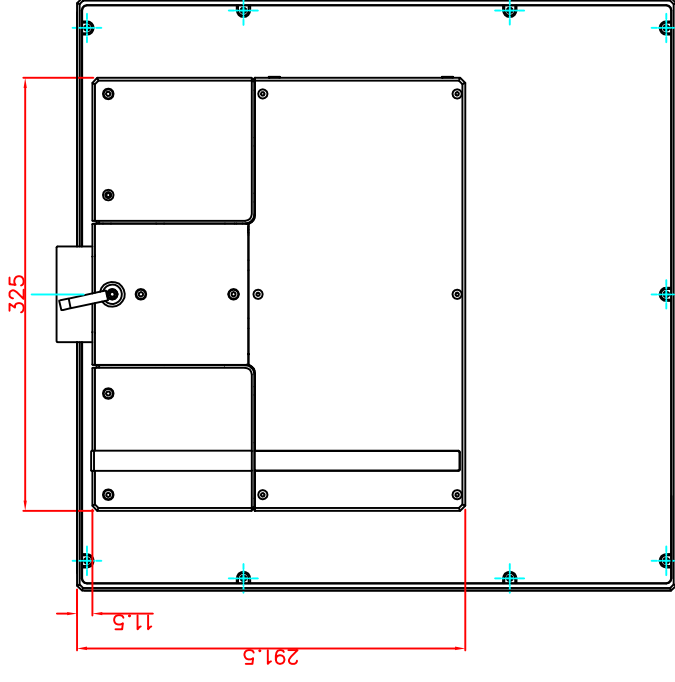

front view

right view

rear view

CP7242-0001

Ø48 mm fixingtube

main dimensions and fixing points

dimensions in mm