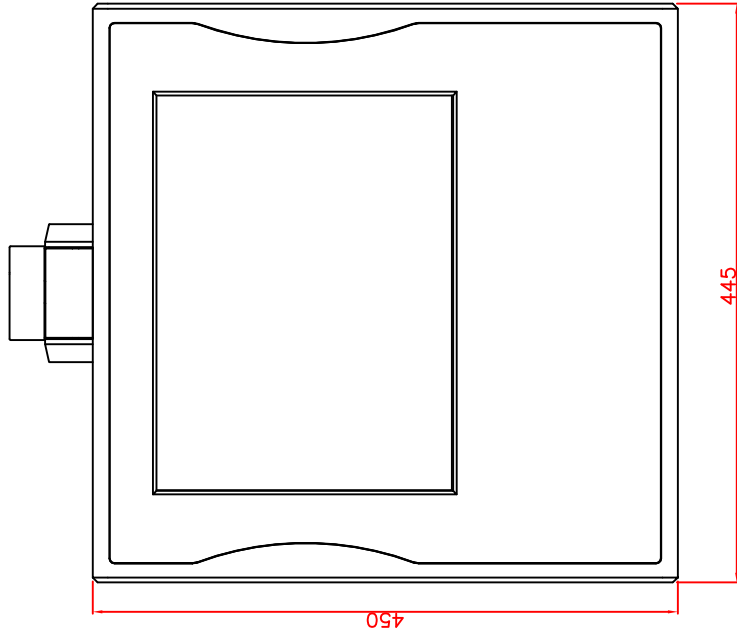

rear view

left view

front view

CP7242-0001-M162-E169

Ø48 mm fixingtube

main dimensions and fixing points

dimensions in mm