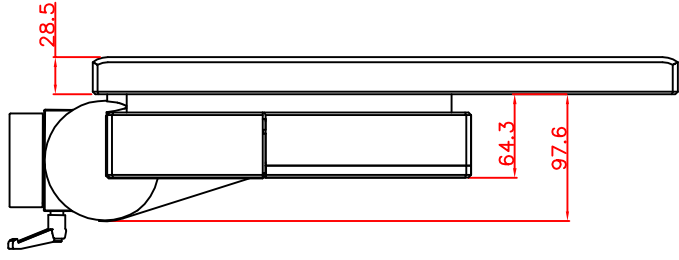

rear view

left view

front view

CP7242-0001-M162-E169

Ø48 mm fixingtube

main dimensions and fixing points

dimensions in mm