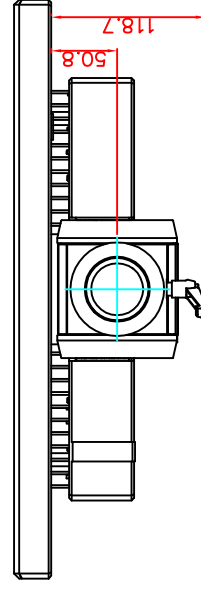

rear view

left view

front view

CP7242-0001-M162-E169

Ø48 mm fixingtube

main dimensions and fixing points

dimensions in mm