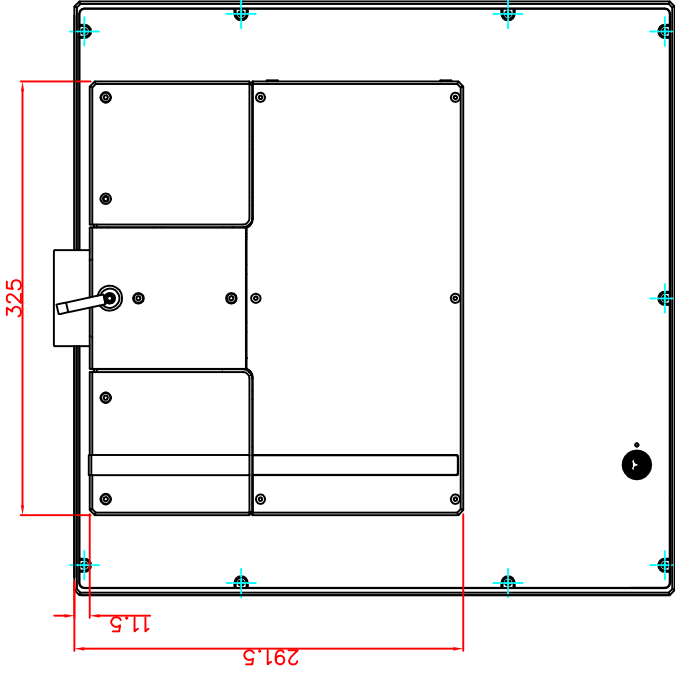

front view

rear view

right view

CP7242-0001-E169

Ø48 mm fixingtube

main dimensions and fixing points

dimensions in mm