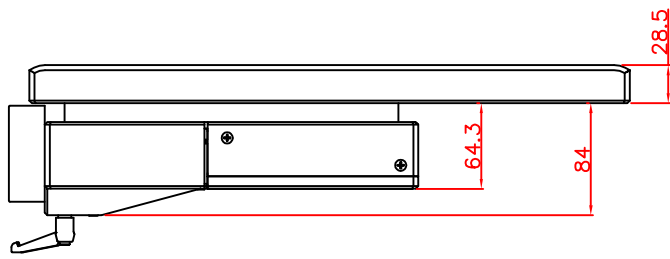

front view

rear view

right view

CP7242-0001-E169

Ø48 mm fixingtube

main dimensions and fixing points

dimensions in mm