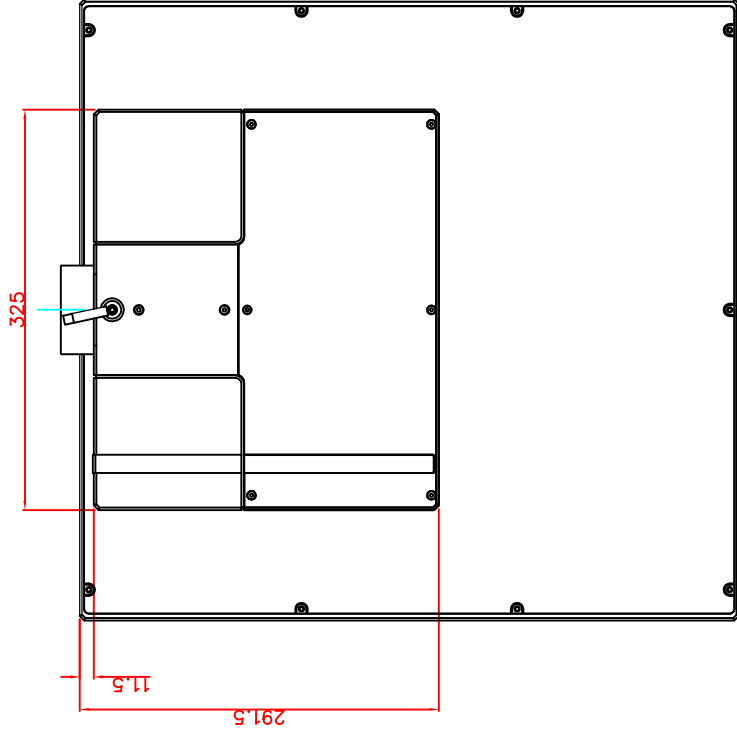

front view

left view

rear view

CP7233-0001
 Ø48 mm fixingtube
 main dimensions and fixing
 points
 dimensions in mm

top view