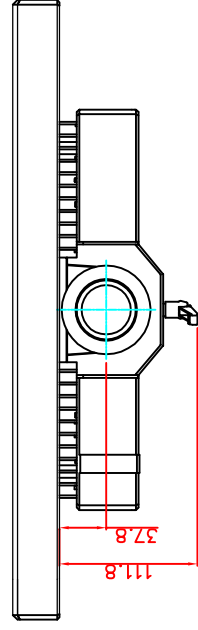

front view

left view

rear view

CP7233-0001
 Ø48 mm fixingtube
 main dimensions and fixing
 points
 dimensions in mm

top view