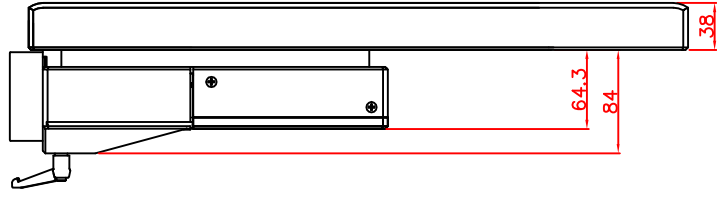

front view

left view

rear view

CP7233-0001
 Ø48 mm fixingtube
 main dimensions and fixing
 points
 dimensions in mm

top view