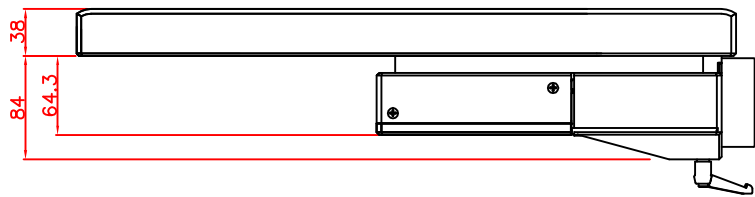

rear view

bottom view

left view

front view

CP7233-0000-M161

Ø48 mm fixingtube

main dimensions and fixing points

dimensions in mm