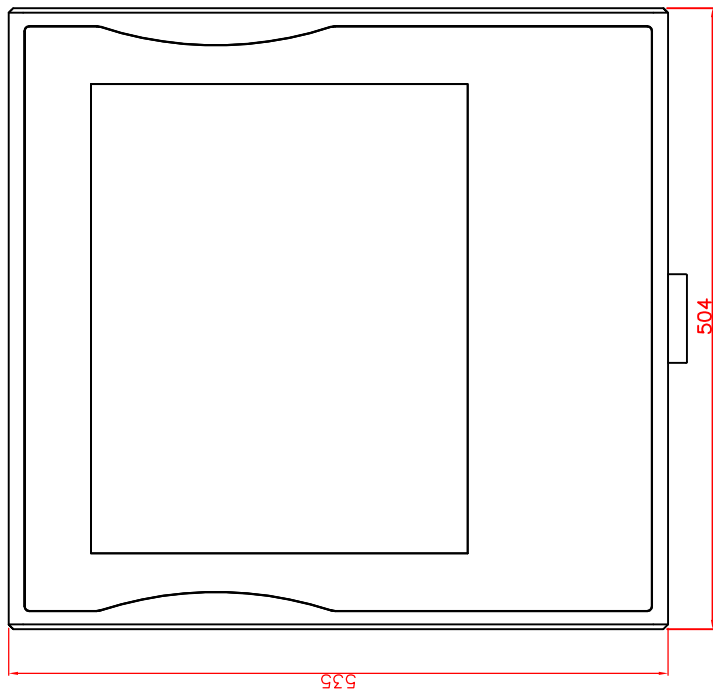

rear view

bottom view

left view

front view

CP7233-0000-M161

Ø48 mm fixingtube

main dimensions and fixing points

dimensions in mm