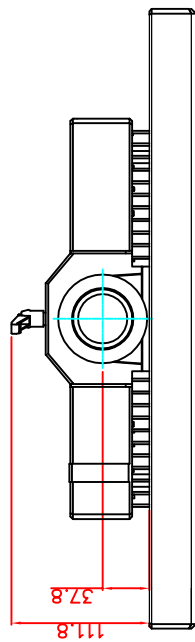

rear view

bottom view

left view

front view

CP7233-0000-M161

Ø48 mm fixingtube

main dimensions and fixing points

dimensions in mm