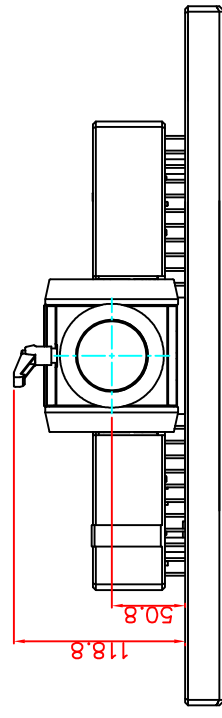

front view

left view

rear view

CP7232-0002-M163

Ø48 mm fixingtube

main dimensions and fixing points

dimensions in mm

bottom view