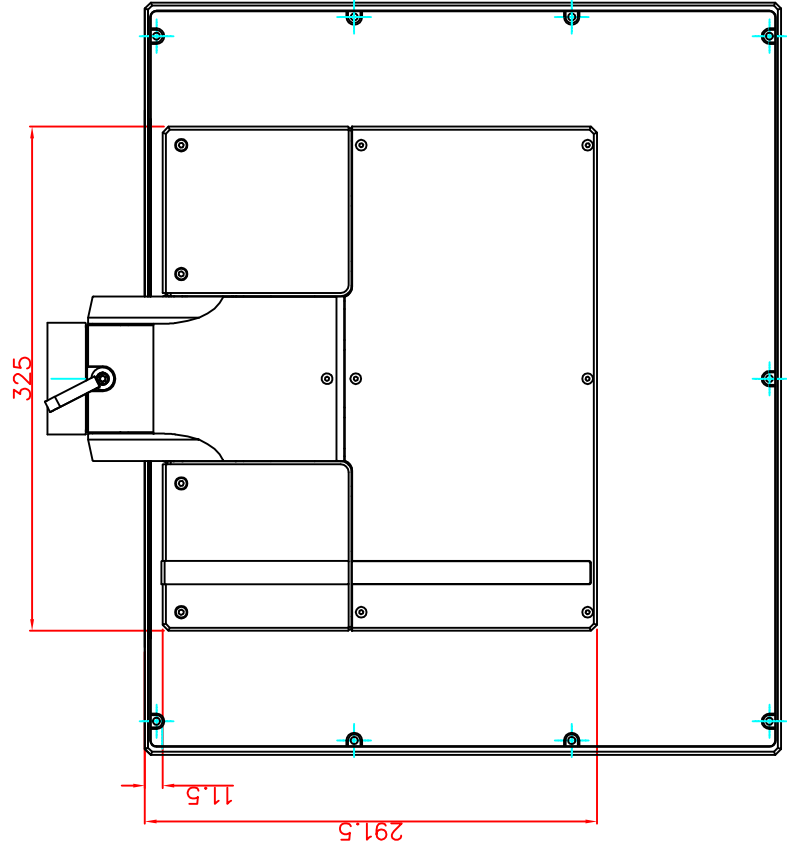

CP7232-0002-M162

Ø48 mm fixingtube

main dimensions and fixing points

dimensions in mm

front view

left view

rear view

top view