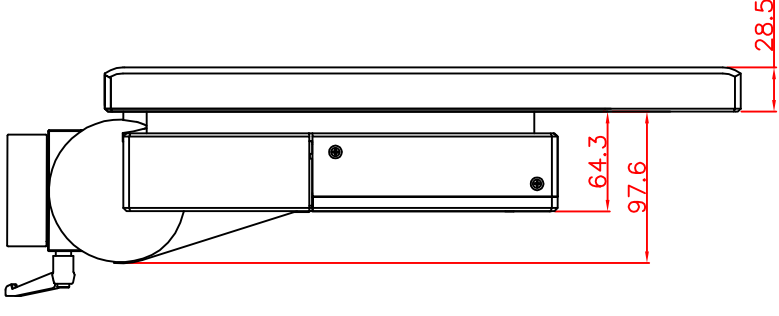

CP7232-0002-M162

Ø48 mm fixingtube

main dimensions and fixing points

dimensions in mm

front view

left view

rear view

top view