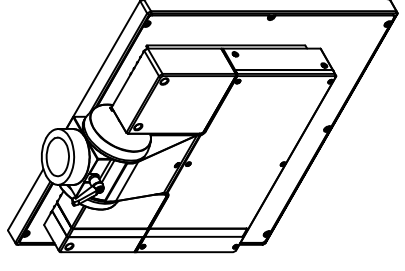

CP7232-0002-M162

Ø48 mm fixingtube

main dimensions and fixing points

dimensions in mm

front view

left view

rear view

top view