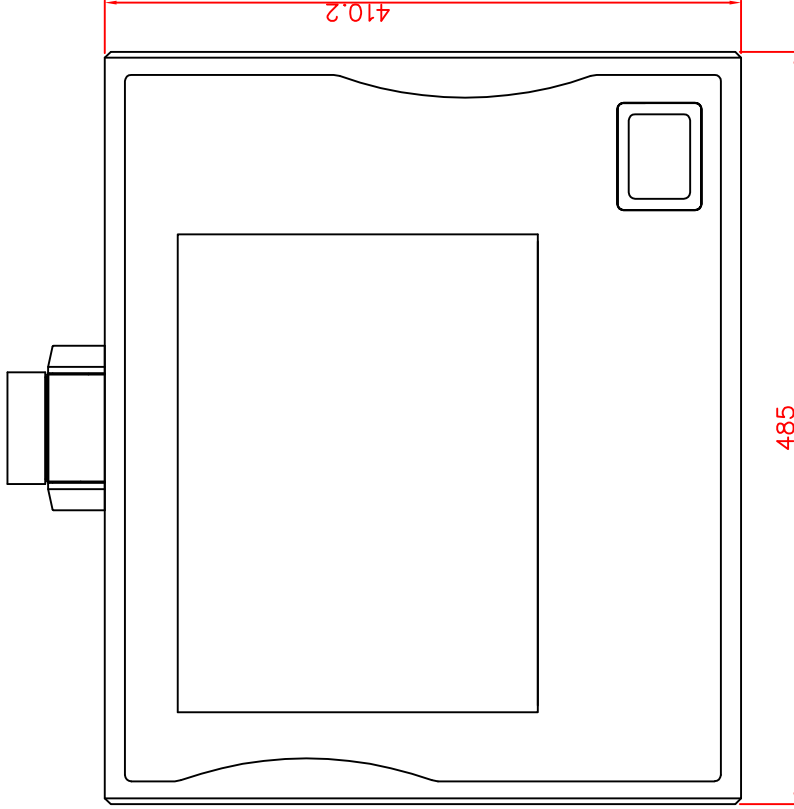

CP7232-0002-M162

Ø48 mm fixingtube

main dimensions and fixing points

dimensions in mm

front view

left view

rear view

top view