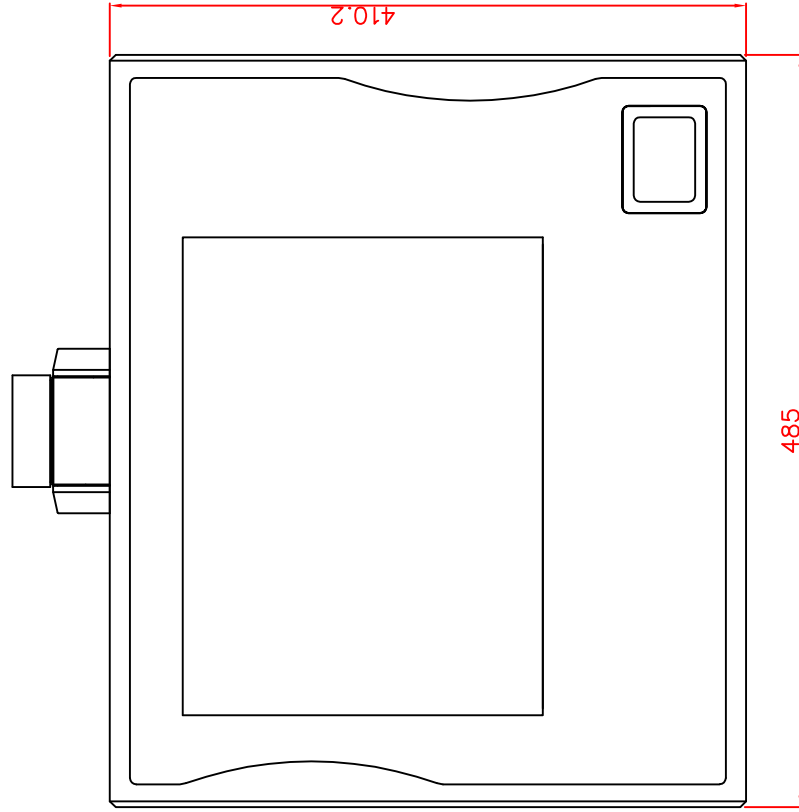

rear view

top view

CP7232-0002-M162-E169

Ø48 mm fixingtube

main dimensions and fixing points

dimensions in mm

left view

front view