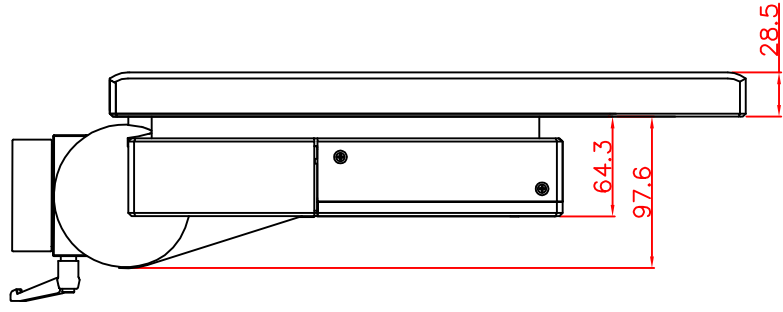

rear view

top view

CP7232-0002-M162-E169

Ø48 mm fixingtube

main dimensions and fixing points

dimensions in mm

left view

front view