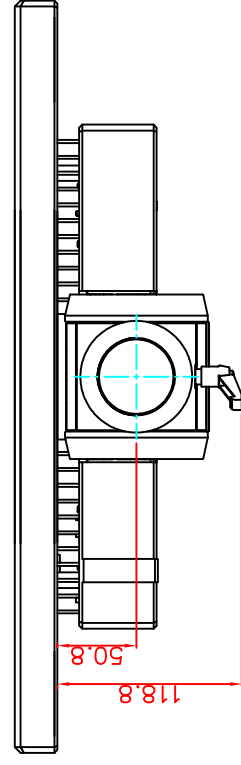

rear view

top view

CP7232-0002-M162-E169

Ø48 mm fixingtube

main dimensions and fixing points

dimensions in mm

left view

front view