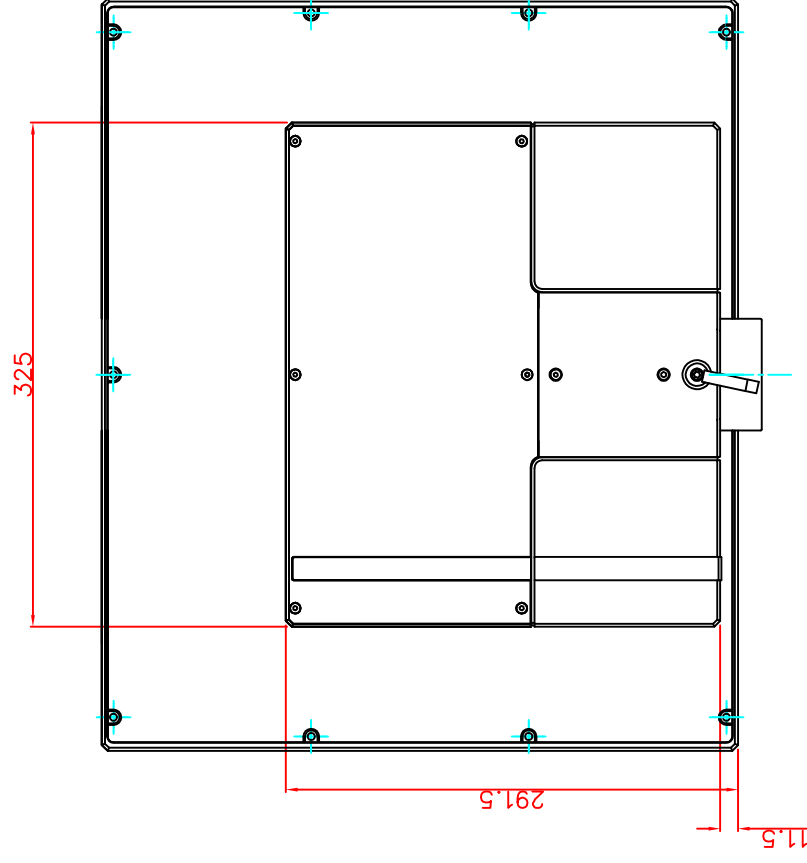

front view

CP7232-0002-M161

Ø48 mm fixingtube

main dimensions and fixing points

dimensions in mm

left view

rear view

bottom view