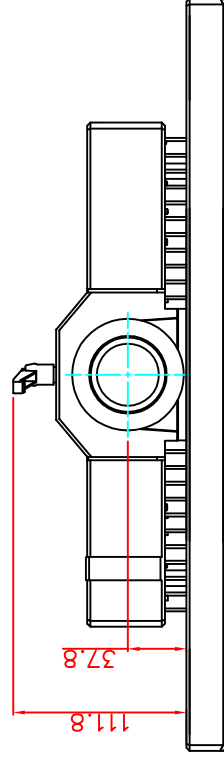

front view

CP7232-0002-M161

Ø48 mm fixingtube

main dimensions and fixing points

dimensions in mm

left view

rear view

bottom view