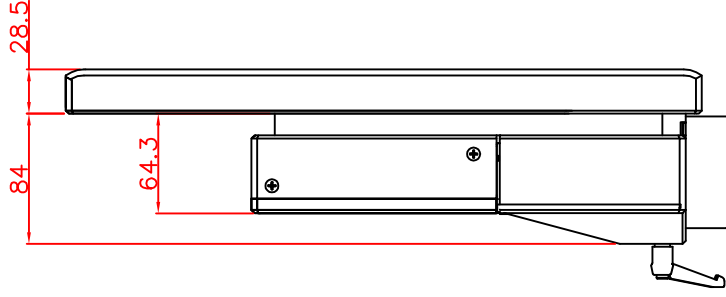

front view

CP7232-0002-M161

Ø48 mm fixingtube

main dimensions and fixing points

dimensions in mm

left view

rear view

bottom view