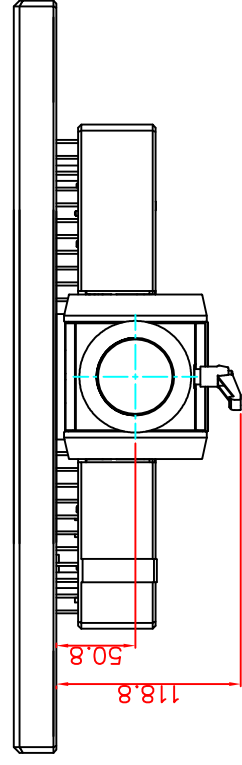

rear view

top view

left view

front view

CP7232-0001-M162

Ø48 mm fixingtube

main dimensions and fixing  
points

dimensions in mm