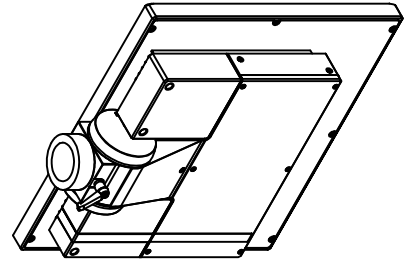

rear view

top view

left view

front view

CP7232-0001-M162

Ø48 mm fixingtube

main dimensions and fixing  
points

dimensions in mm