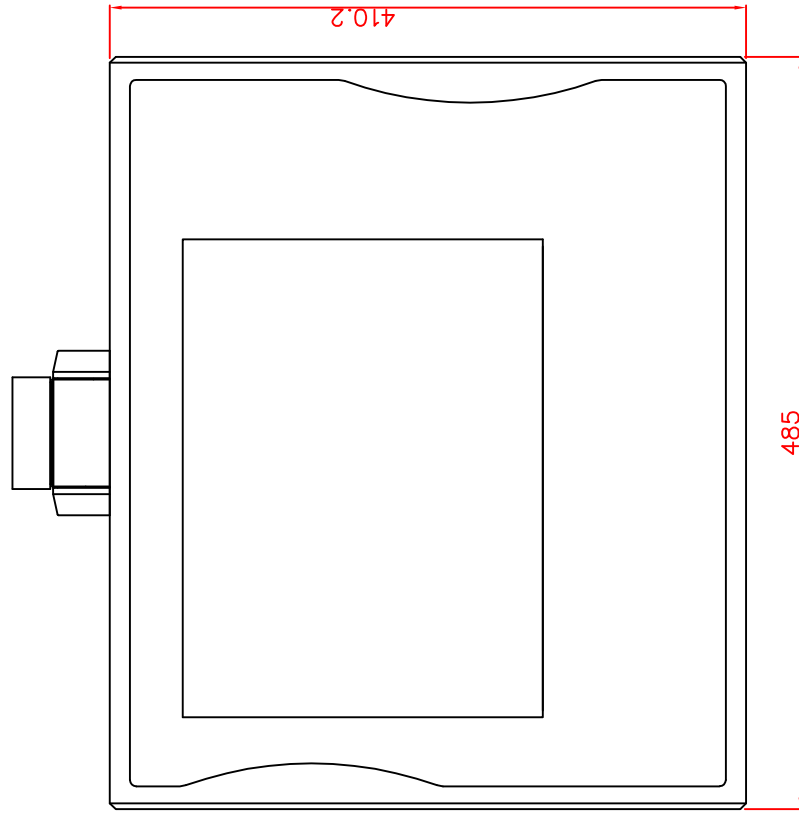

rear view

top view

left view

front view

CP7232-0001-M162

Ø48 mm fixingtube

main dimensions and fixing  
points

dimensions in mm