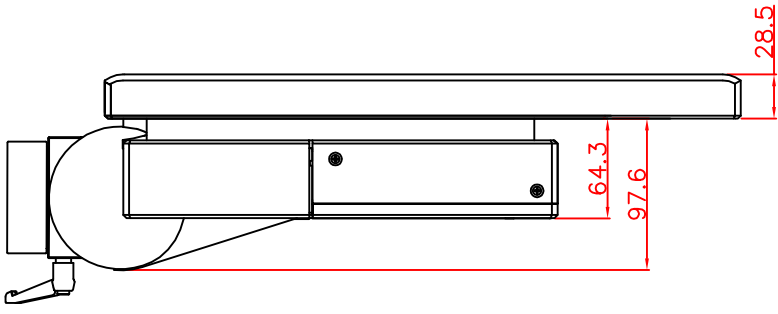

rear view

top view

left view

front view

CP7232-0001-M162

Ø48 mm fixingtube

main dimensions and fixing  
points

dimensions in mm