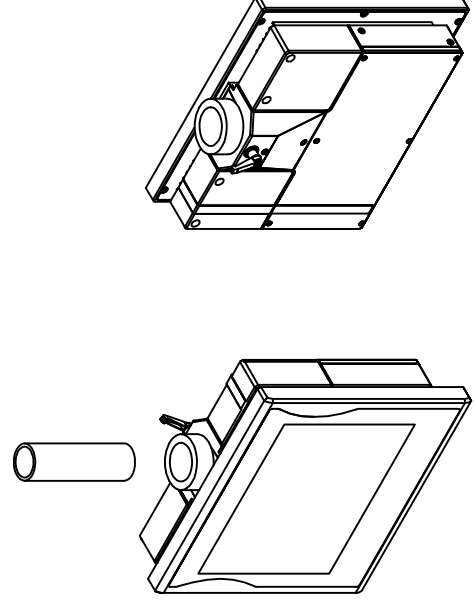

front view

left view

rear view

CP7232-0000

Ø48 mm fixingtube

main dimensions and fixing points

dimensions in mm

top view