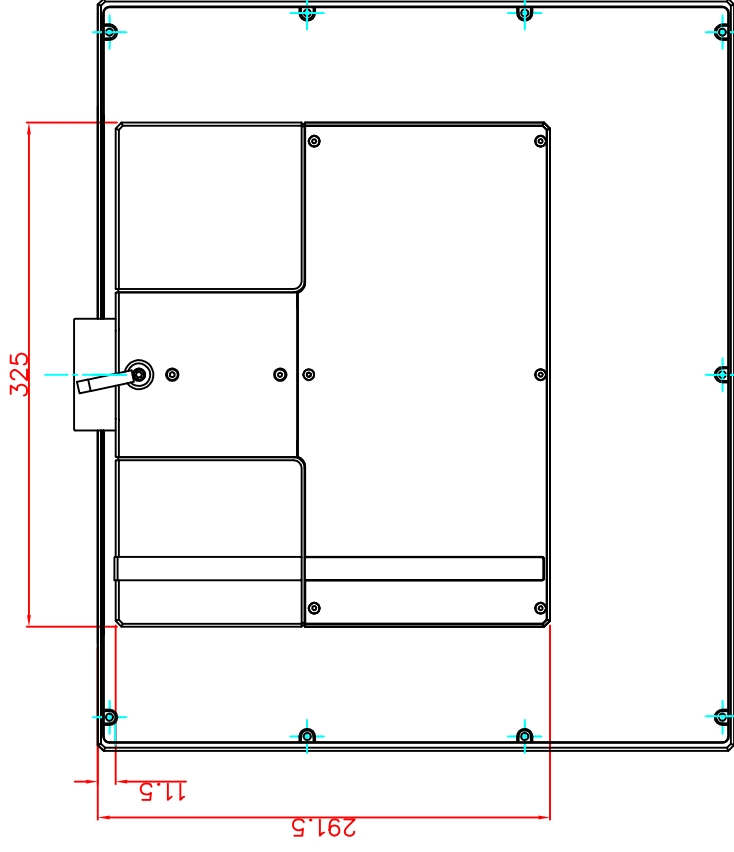

front view

left view

rear view

CP7232-0000

Ø48 mm fixingtube

main dimensions and fixing points

dimensions in mm

top view