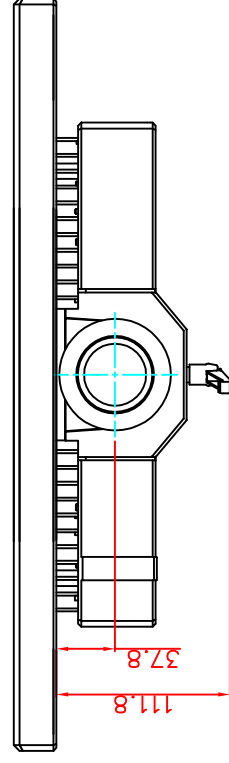

front view

left view

rear view

CP7232-0000

Ø48 mm fixingtube

main dimensions and fixing points

dimensions in mm

top view