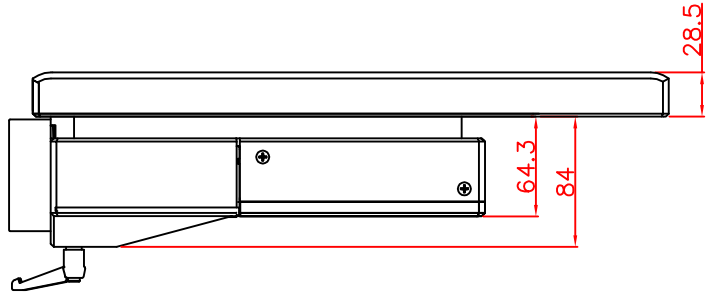

front view

left view

rear view

CP7232-0000

Ø48 mm fixingtube

main dimensions and fixing points

dimensions in mm

top view