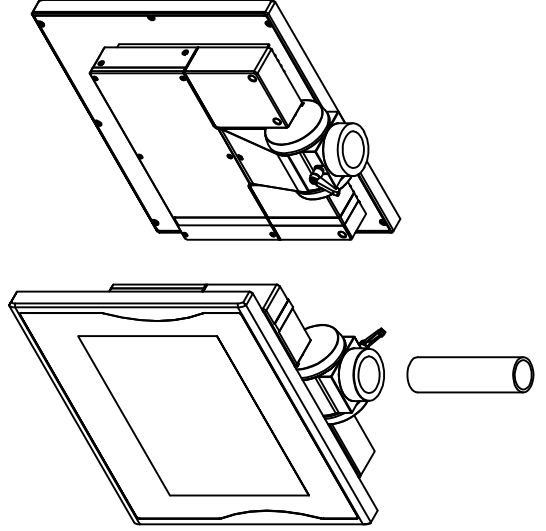

front view

left view

rear view

CP7231-0002-M163-E169

Ø48 mm fixingtube

main dimensions and fixing points

dimensions in mm

bottom view