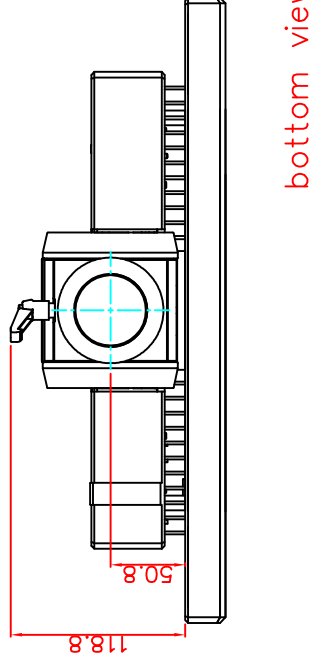

front view

left view

rear view

CP7231-0002-M163-E169

Ø48 mm fixingtube

main dimensions and fixing points

dimensions in mm

bottom view