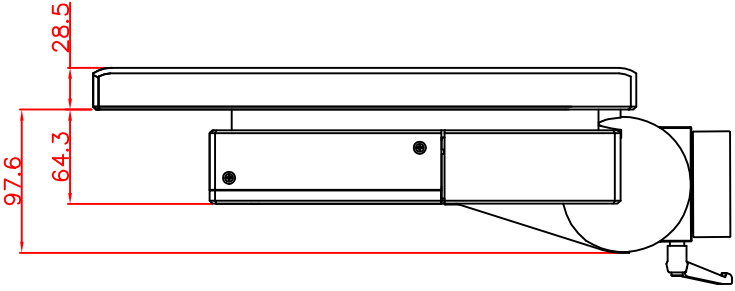

front view

left view

rear view

CP7231-0002-M163-E169

Ø48 mm fixingtube

main dimensions and fixing points

dimensions in mm

bottom view