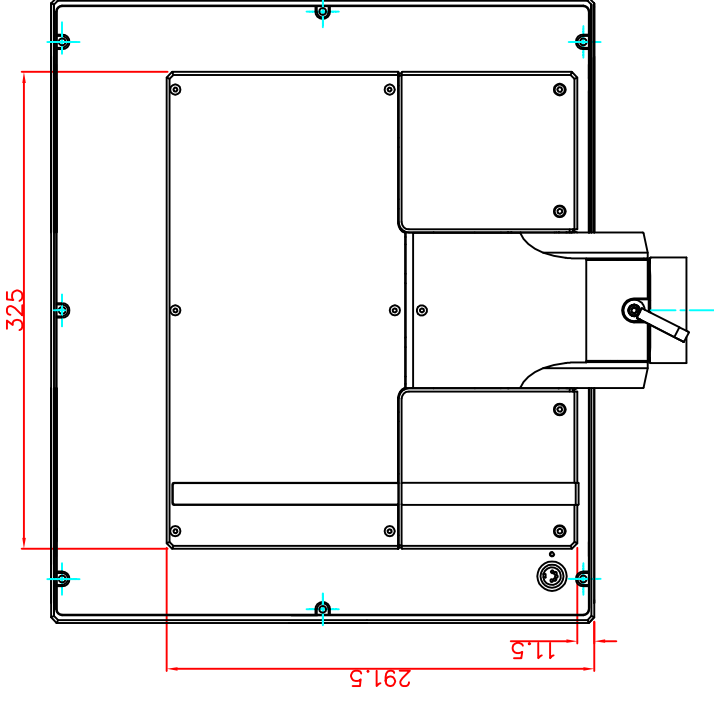

front view

left view

rear view

CP7231-0002-M163-E169

Ø48 mm fixingtube

main dimensions and fixing points

dimensions in mm

bottom view