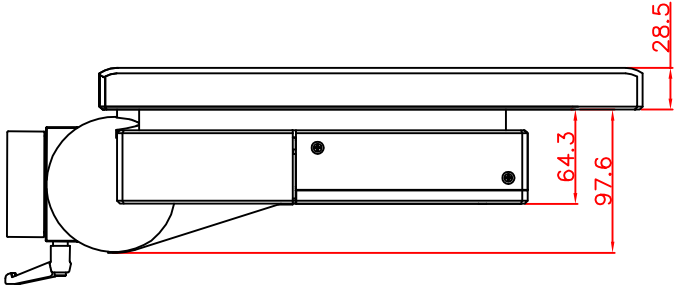

front view

left view

rear view

top view

CP7231-0002-M162

Ø48 mm fixingtube

main dimensions and fixing points

dimensions in mm