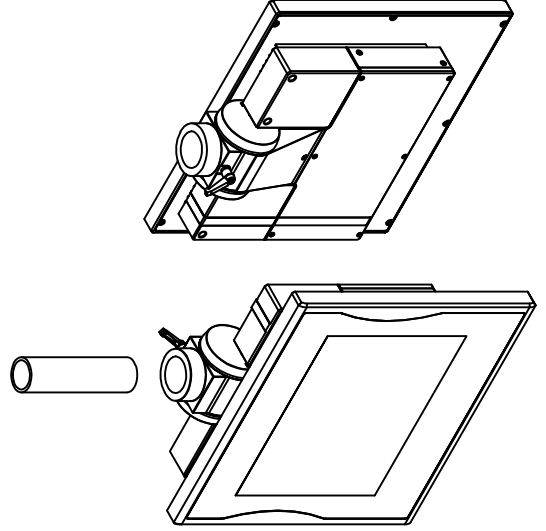

front view

left view

rear view

top view

CP7231-0002-M162

Ø48 mm fixingtube

main dimensions and fixing points

dimensions in mm