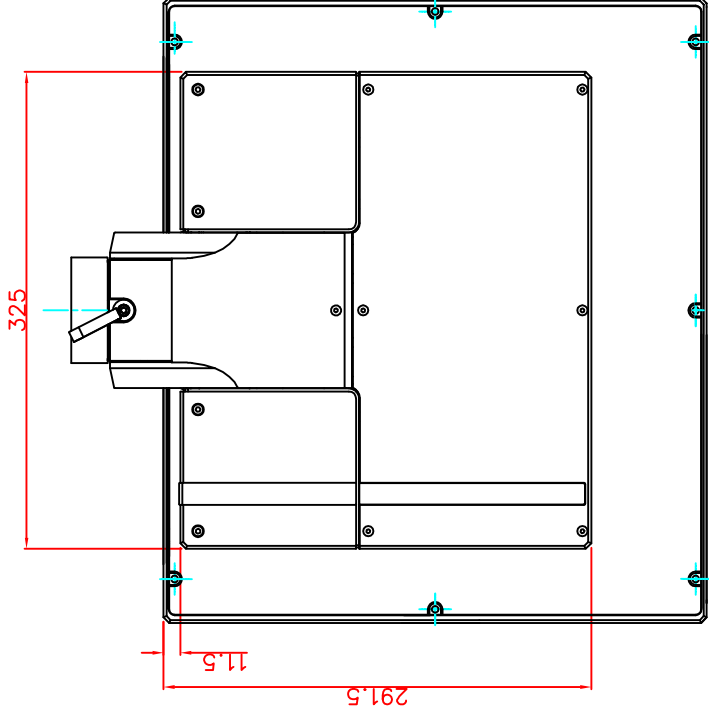

front view

left view

rear view

top view

CP7231-0002-M162

Ø48 mm fixingtube

main dimensions and fixing points

dimensions in mm