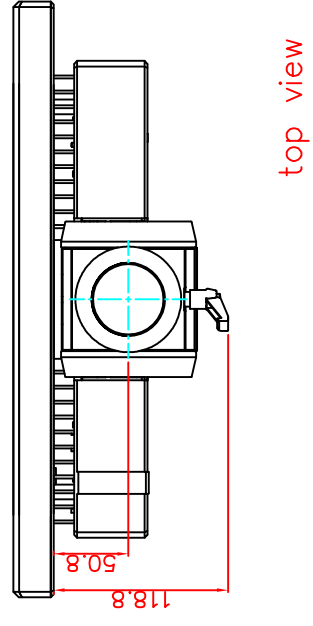

rear view

top view

left view

front view

CP7231-0001-M162

Ø48 mm fixingtube

main dimensions and fixing
points

dimensions in mm