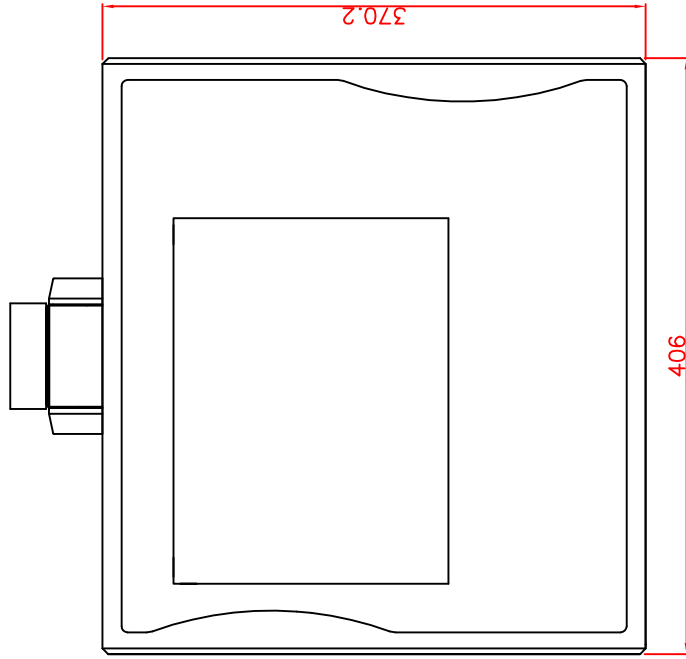

rear view

top view

left view

front view

CP7231-0001-M162

Ø48 mm fixingtube

main dimensions and fixing
points

dimensions in mm