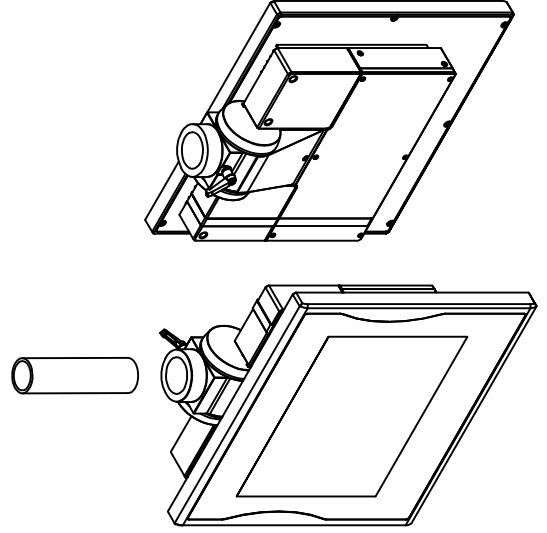

rear view

top view

left view

front view

CP7231-0001-M162

Ø48 mm fixingtube

main dimensions and fixing
points

dimensions in mm