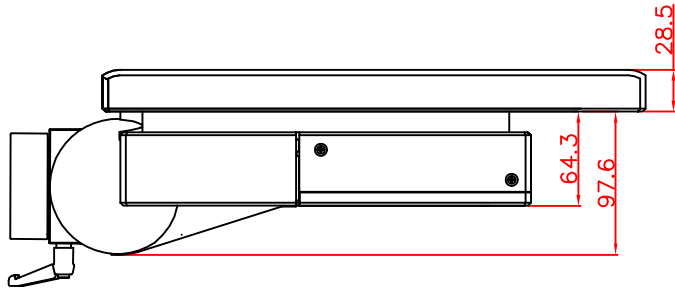

rear view

top view

left view

front view

CP7231-0001-M162

Ø48 mm fixingtube

main dimensions and fixing
points

dimensions in mm