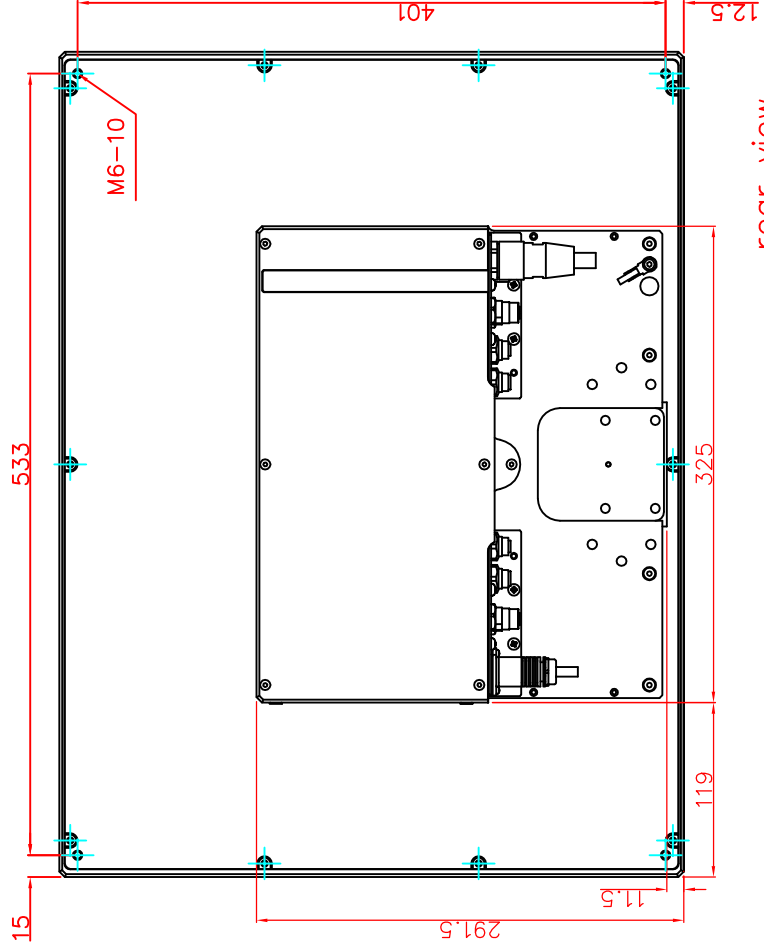

bottom view

rear view

right view

CP7223-0002-M164

main dimensions and fixing
points

dimensions in mm

dimensions in mm