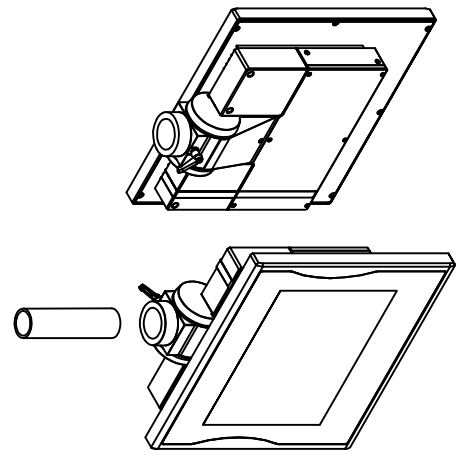

rear view

left view

front view

top view

CP7223-0002-M162-E169
 Ø48 mm fixingtube
 main dimensions and fixing
 points
 dimensions in mm