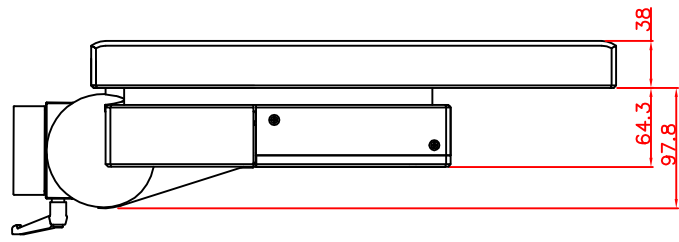

rear view

left view

front view

top view

CP7223-0002-M162-E169
 Ø48 mm fixingtube
 main dimensions and fixing
 points
 dimensions in mm