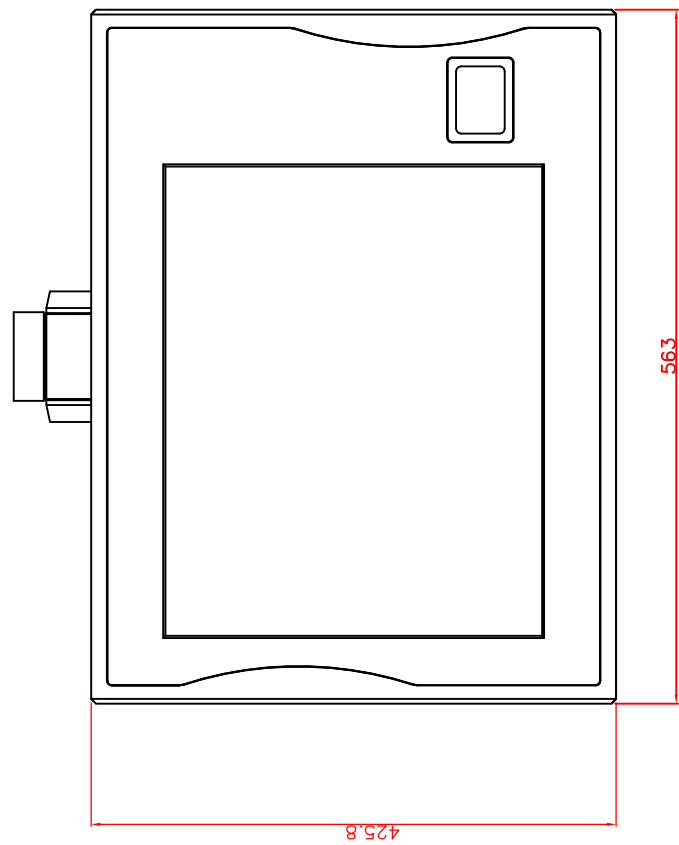

rear view

left view

front view

top view

CP7223-0002-M162-E169
 Ø48 mm fixingtube
 main dimensions and fixing
 points
 dimensions in mm