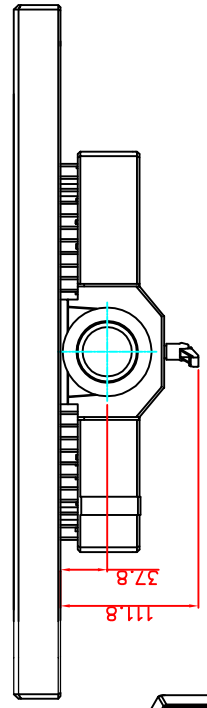

front view

left view

rear view

CP7223-0002-E169  
 Ø48 mm fixingtube  
 main dimensions and fixing  
 points  
 dimensions in mm

top view