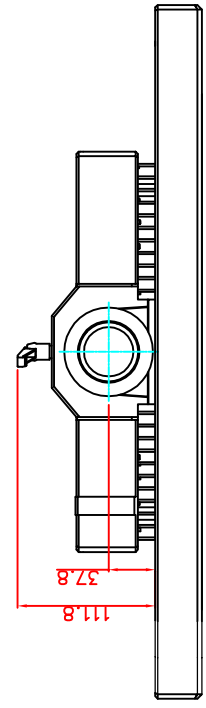

rear view

left view

bottom view

CP7223-0001-M163
 Ø48 mm fixingtube
 main dimensions and fixing
 points
 dimensions in mm