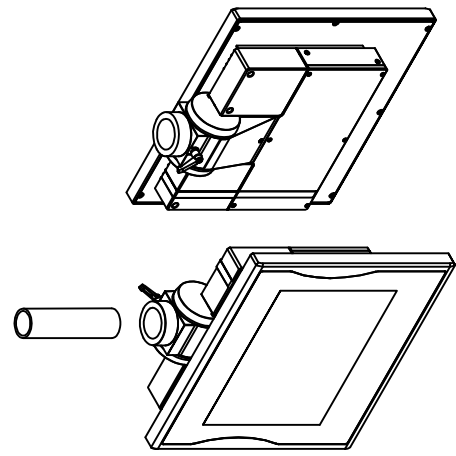

rear view

left view

front view

top view

CP7223-0001-M162-E169

Ø48 mm fixingtube

main dimensions and fixing points

dimensions in mm