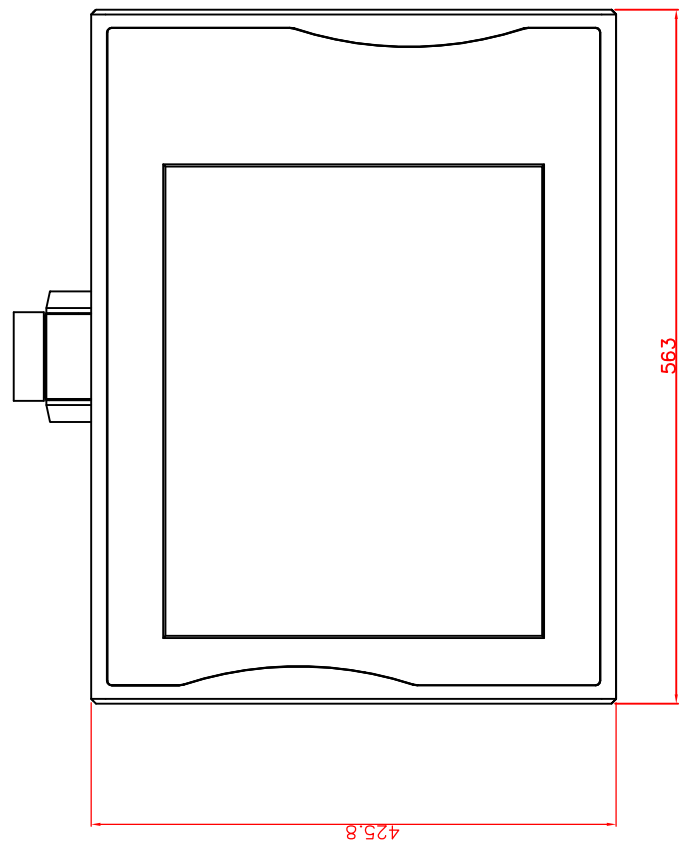

rear view

left view

front view

top view

CP7223-0001-M162-E169

Ø48 mm fixingtube

main dimensions and fixing points

dimensions in mm