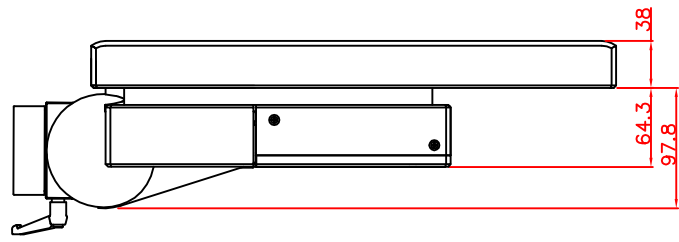

rear view

left view

front view

top view

CP7223-0001-M162-E169

Ø48 mm fixingtube

main dimensions and fixing points

dimensions in mm