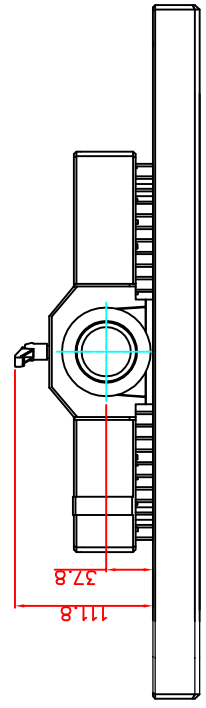

front view

left view

rear view

CP7223-0001-M161-E169  
 Ø48 mm fixingtube  
 main dimensions and fixing  
 points  
 dimensions in mm

bottom view