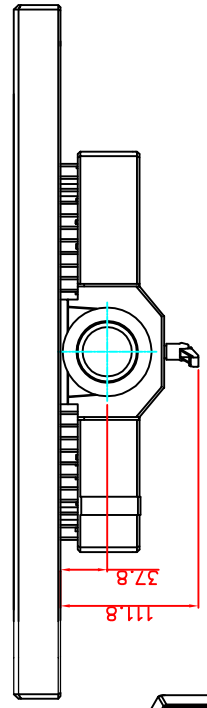

front view

left view

rear view

CP7223-0001-E169
 Ø48 mm fixingtube
 main dimensions and fixing
 points
 dimensions in mm

top view