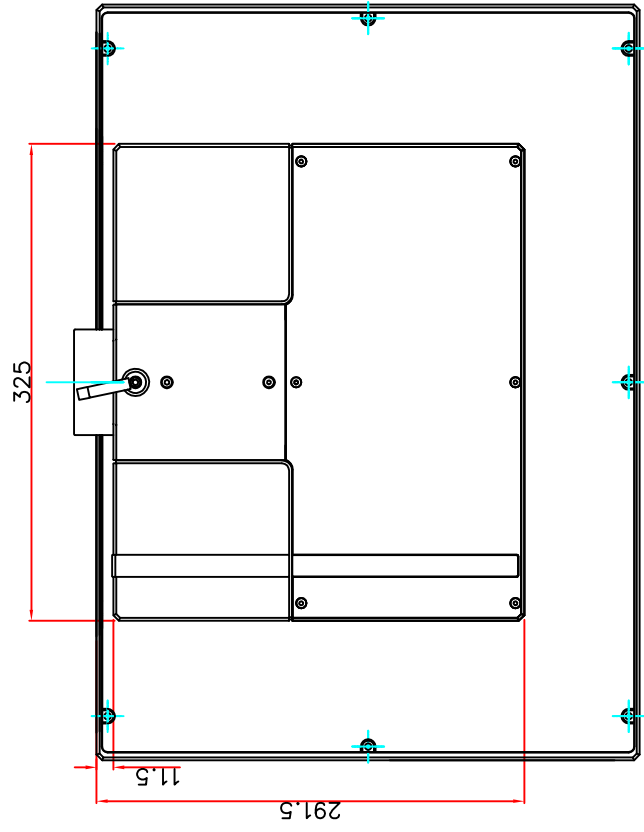

front view

left view

rear view

CP7222-0002

Ø48 mm fixingtube

main dimensions and fixing points

dimensions in mm

top view