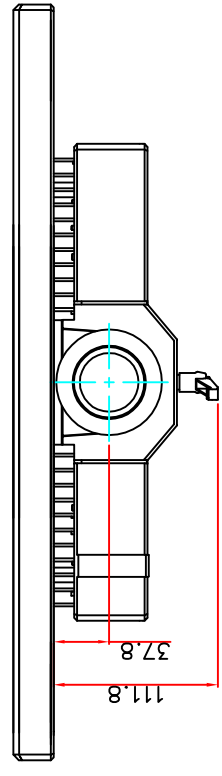

front view

left view

rear view

CP7222-0002

Ø48 mm fixingtube

main dimensions and fixing points

dimensions in mm

top view