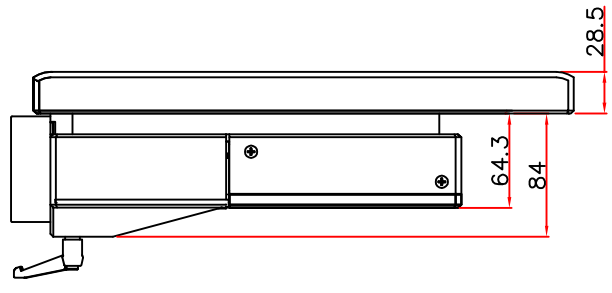

front view

left view

rear view

CP7222-0002

Ø48 mm fixingtube

main dimensions and fixing points

dimensions in mm

top view