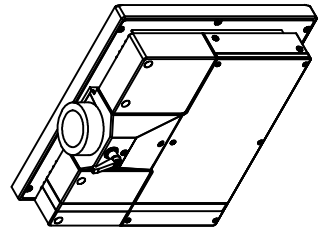

front view

left view

rear view

CP7222-0002

Ø48 mm fixingtube

main dimensions and fixing points

dimensions in mm

top view