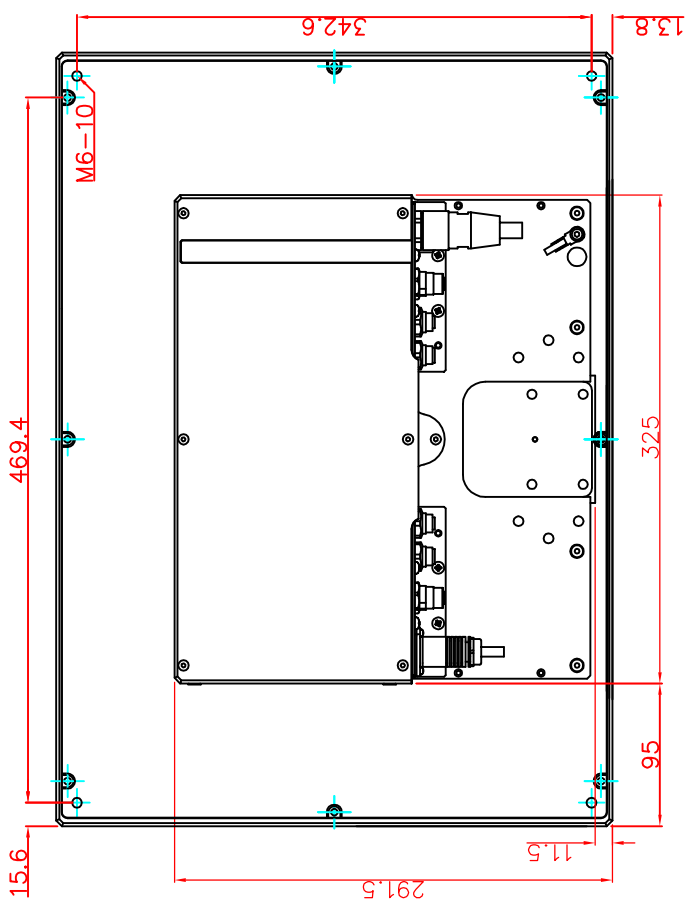

CP7222-0002-M164

main dimensions and fixing points

dimensions in mm

bottom view

rear view

right view

dimensions in mm