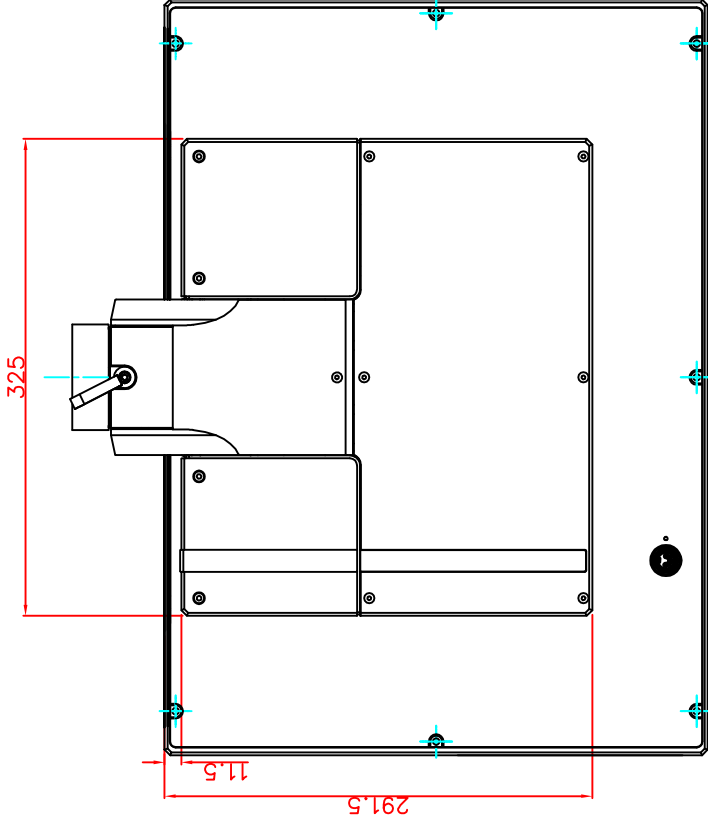

front view

left view

rear view

top view

CP7222-0002-M162-E169

Ø48 mm fixingtube

main dimensions and fixing points

dimensions in mm