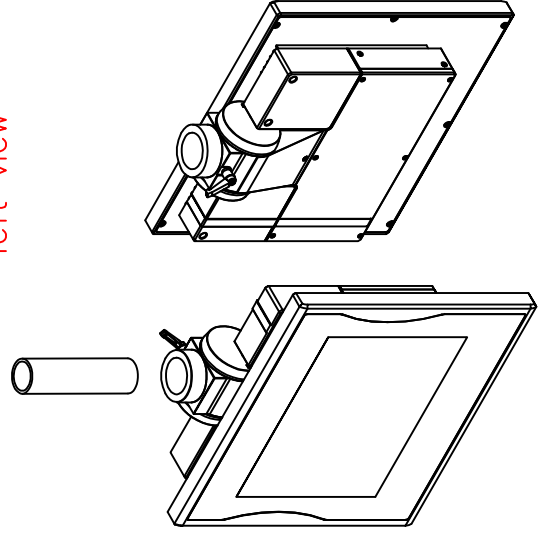

front view

left view

rear view

top view

CP7222-0002-M162-E169

Ø48 mm fixingtube

main dimensions and fixing points

dimensions in mm