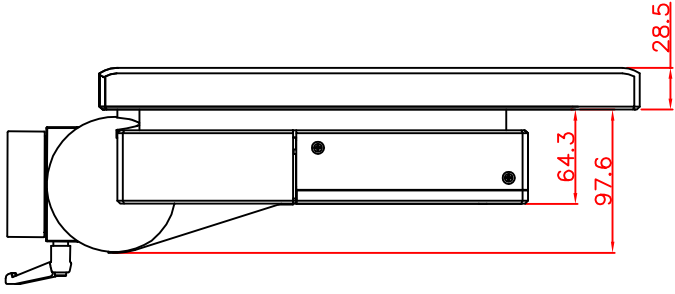

front view

left view

rear view

top view

CP7222-0002-M162-E169

Ø48 mm fixingtube

main dimensions and fixing points

dimensions in mm