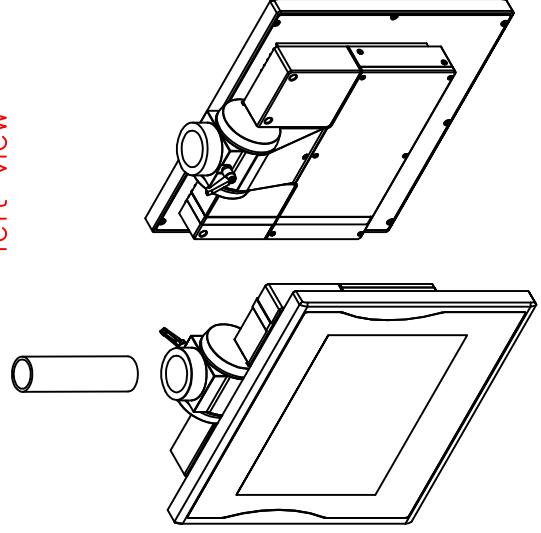

front view

left view

rear view

CP7222-0001-M162

Ø48 mm fixingtube

main dimensions and fixing
points

dimensions in mm

top view