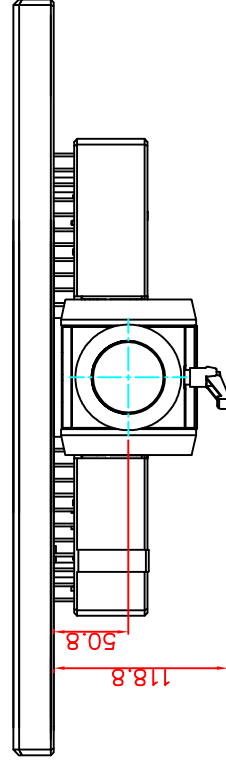

front view

left view

rear view

CP7222-0001-M162

Ø48 mm fixingtube

main dimensions and fixing
points

dimensions in mm

top view