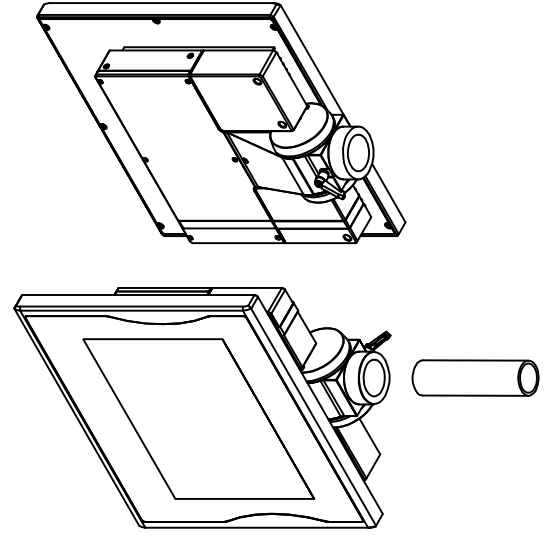

front view

left view

rear view

CP7222-0000-M163

Ø48 mm fixingtube

main dimensions and fixing points

dimensions in mm

bottom view