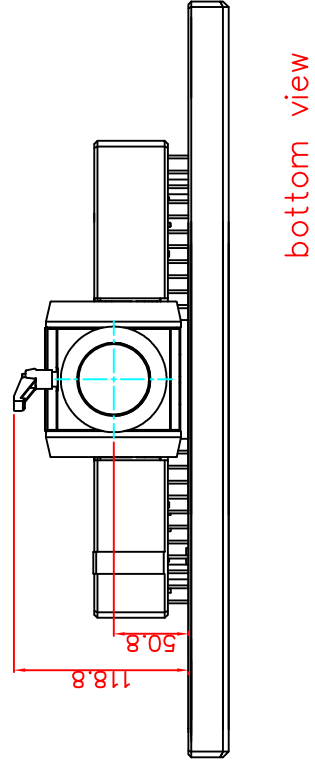

front view

left view

rear view

CP7222-0000-M163

Ø48 mm fixingtube

main dimensions and fixing points

dimensions in mm

bottom view