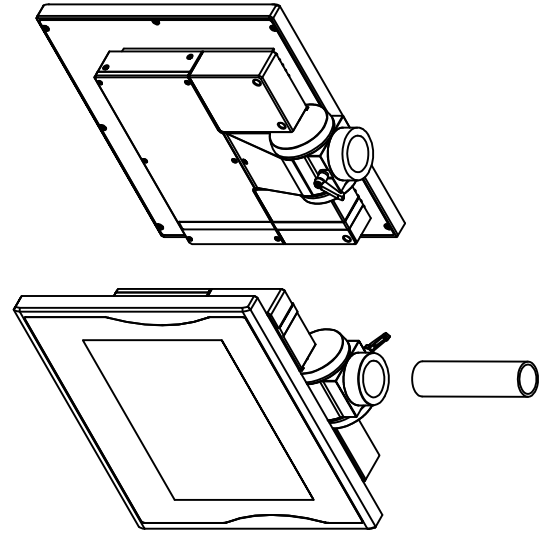

front view

left view

rear view

CP7221-0001-M163-E169

Ø48 mm fixingtube

main dimensions and fixing points

dimensions in mm

bottom view