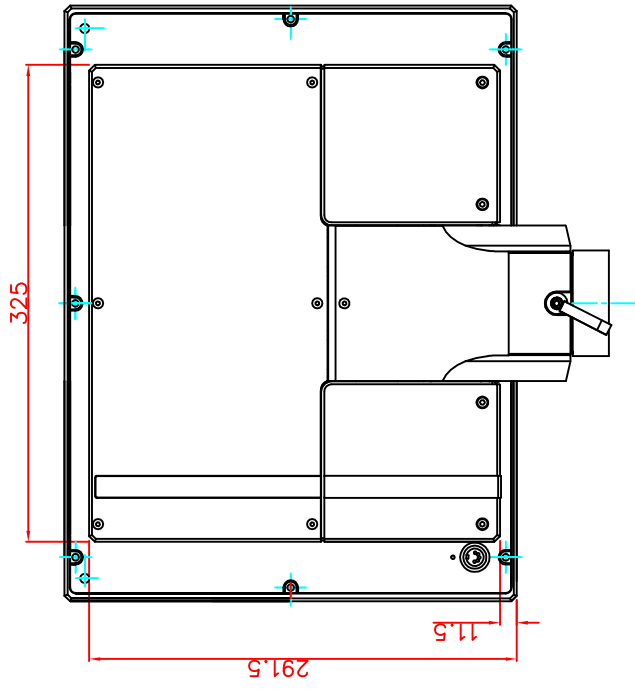

front view

left view

rear view

CP7221-0001-M163-E169

Ø48 mm fixingtube

main dimensions and fixing points

dimensions in mm

bottom view