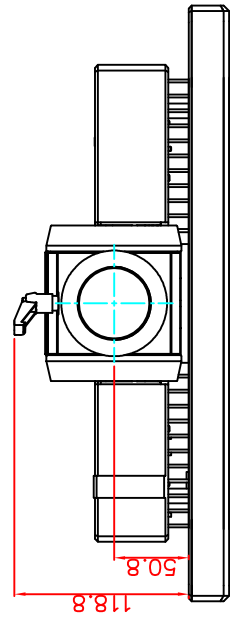

front view

left view

rear view

CP7221-0001-M163-E169

Ø48 mm fixingtube

main dimensions and fixing points

dimensions in mm

bottom view