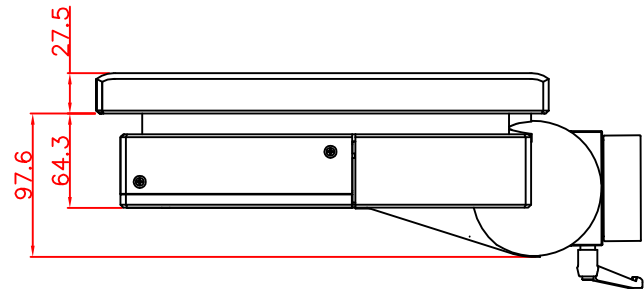

front view

left view

rear view

CP7221-0001-M163-E169

Ø48 mm fixingtube

main dimensions and fixing points

dimensions in mm

bottom view