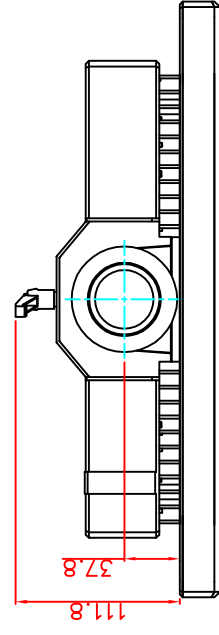

front view

left view

rear view

CP7221-0001-M161

Ø48 mm fixingtube

main dimensions and fixing points

dimensions in mm

bottom view