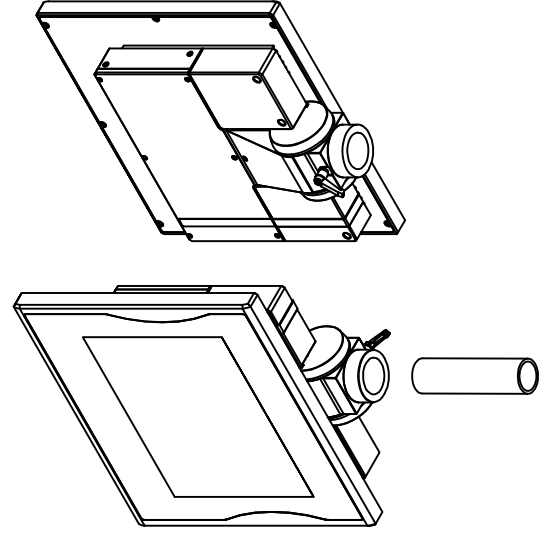

front view

left view

rear view

bottom view

CP7221-0000-M163

Ø48 mm fixingtube

main dimensions and fixing points

dimensions in mm