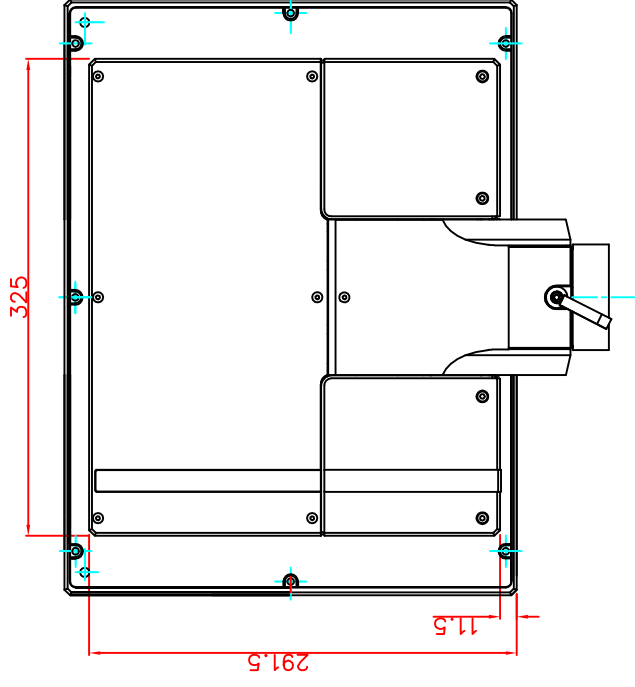

front view

left view

rear view

bottom view

CP7221-0000-M163

Ø48 mm fixingtube

main dimensions and fixing points

dimensions in mm