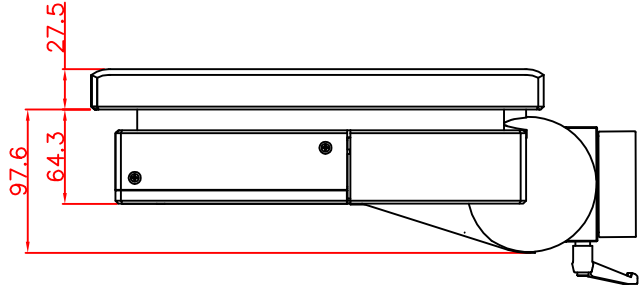

front view

left view

rear view

bottom view

CP7221-0000-M163

Ø48 mm fixingtube

main dimensions and fixing points

dimensions in mm