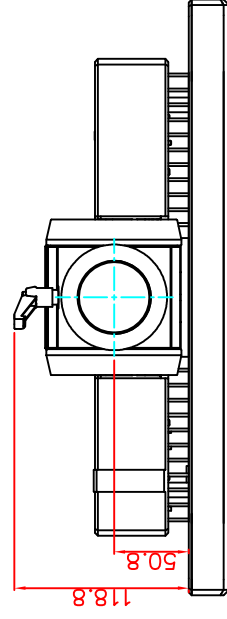

front view

left view

rear view

bottom view

CP7221-0000-M163

Ø48 mm fixingtube

main dimensions and fixing points

dimensions in mm