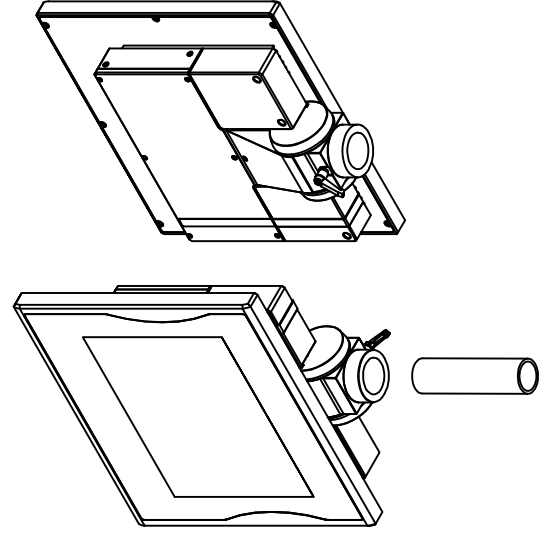

front view

left view

rear view

bottom view

CP7221-0000-M163-E169

Ø48 mm fixingtube

main dimensions and fixing points

dimensions in mm