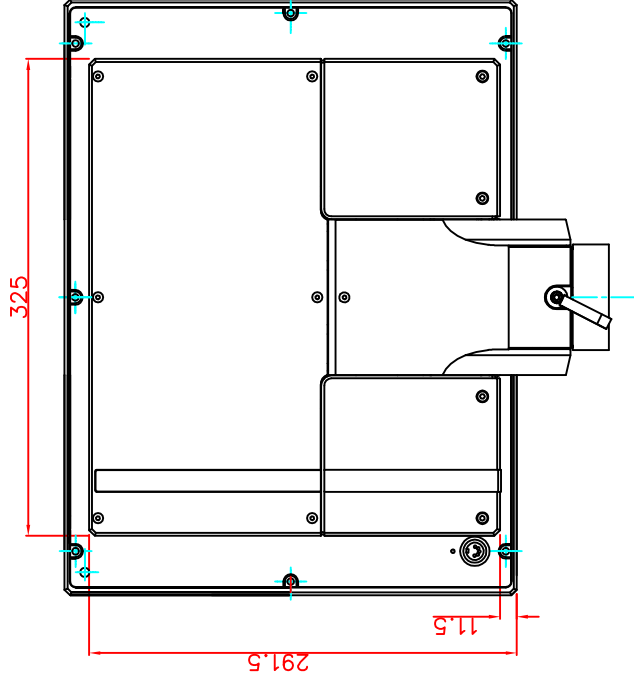

front view

left view

rear view

bottom view

CP7221-0000-M163-E169

Ø48 mm fixingtube

main dimensions and fixing points

dimensions in mm