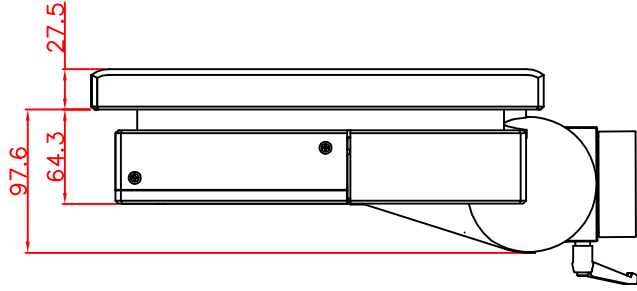

front view

left view

rear view

bottom view

CP7221-0000-M163-E169

Ø48 mm fixingtube

main dimensions and fixing points

dimensions in mm